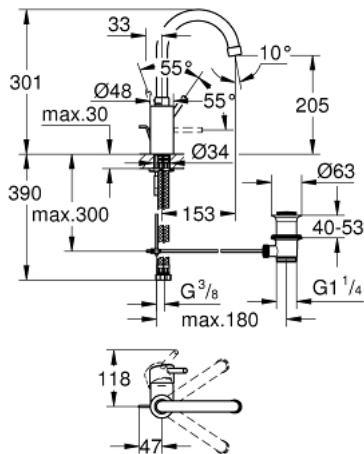

32 629 001 **CONCETTO SINGLE-LEVER BASIN MIXER 1/2"**  
**L-SIZE**

**PRODUCT DESCRIPTION**

- Colour: chrome
- single hole installation
- metal lever
- covered lever fixing
- GROHE SilkMove 35 mm ceramic cartridge
- adjustable flow rate limiter
- GROHE LongLife finish
- GROHE FastFixationInstallation system
- mousseur
- swivelling tubular spout with Mousseur and stop limiter
- pop-up waste set 1 1/4"
- flexible connection hoses
- minimum pressure 1,0 bar
- optional temperature limiter ref. no. 46 375

32 629 001 **CONCETTO SINGLE-LEVER BASIN MIXER 1/2"**  
**L-SIZE**

**SPARE PARTS**, April 2010 – now

- 1: Lever (Spare part-nr. 46754000)
- 2: Screw coupling (Spare part-nr. 46460000)
- 3: Cartridge (Spare part-nr. 46374000)
- 4: Spout (Spare part-nr. 46631000)
- 4.1: Safety ring (Spare part-nr. 0806500M)
- 4.2: Sealing washer (Spare part-nr. 0128500M)
- 4.3: Mousseur (Spare part-nr. 13993000)
- 5: Pop-up rod (Spare part-nr. 46739000)
- 6: Shank mounting kit (Spare part-nr. 46671000)
- 7: Pop-up waste set 1 1/4" (Spare part-nr. 28910000)
- 7.1: Plug (Spare part-nr. 07182000)
- 7.2: Eccentric rod (Spare part-nr. 07052000)
- 8: Socket spanner (Spare part-nr. 19332000)\*
- 9: Temperature limiter (Spare part-nr. 46375000)\*
- 10: Mounting wrench (Spare part-nr. 19017000)\*