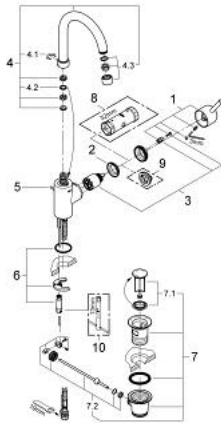

32 629 001 **CONCETTO SINGLE-LEVER BASIN MIXER 1/2"**  
**L-SIZE**

**PRODUCT DESCRIPTION**

- Colour: chrome
- single hole installation
- metal lever
- covered lever fixing
- GROHE SilkMove 35 mm ceramic cartridge
- adjustable flow rate limiter
- GROHE LongLife finish
- GROHE FastFixationInstallation system
- mousseur
- swivelling tubular spout with Mousseur and stop limiter
- pop-up waste set 1 1/4"
- flexible connection hoses
- minimum pressure 1,0 bar
- optional temperature limiter ref. no. 46 375

32 629 001 **CONCETTO SINGLE-LEVER BASIN MIXER 1/2"**  
**L-SIZE**

**SPARE PARTS**, April 2010 – now

- 1: Lever (Spare part-nr. 46754000)
- 2: Screw coupling (Spare part-nr. 46460000)
- 3: Cartridge (Spare part-nr. 46374000)
- 4: Spout (Spare part-nr. 46631000)
- 4.1: Safety ring (Spare part-nr. 0806500M)
- 4.2: Sealing washer (Spare part-nr. 0128500M)
- 4.3: Mousseur (Spare part-nr. 13993000)
- 5: Pop-up rod (Spare part-nr. 46739000)
- 6: Shank mounting kit (Spare part-nr. 46671000)
- 7: Pop-up waste set 1 1/4" (Spare part-nr. 28910000)
- 7.1: Plug (Spare part-nr. 07182000)
- 7.2: Eccentric rod (Spare part-nr. 07052000)
- 8: Socket spanner (Spare part-nr. 19332000)\*
- 9: Temperature limiter (Spare part-nr. 46375000)\*
- 10: Mounting wrench (Spare part-nr. 19017000)\*