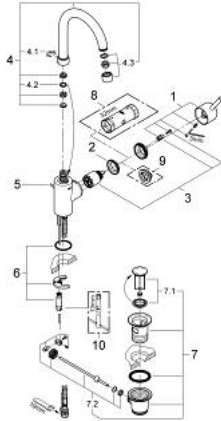

32 629 001 **CONCETTO SINGLE-LEVER BASIN MIXER 1/2"** **L-SIZE**

PRODUCT DESCRIPTION

- Colour: chrome
- single hole installation
- metal lever
- covered lever fixing
- GROHE SilkMove 35 mm ceramic cartridge
- adjustable flow rate limiter
- GROHE LongLife finish
- GROHE FastFixation installation system
- mousseur
- swivel tubular spout with stop limiter
- pop-up waste set 1 1/4"
- flexible connection hoses
- min. recommended pressure 1.0 bar
- optional temperature limiter ref. no. 46 375

32 629 001 **CONCETTO SINGLE-LEVER BASIN MIXER 1/2"** **L-SIZE**

SPARE PARTS, 4月 2010 – now

- 1: Lever (Spare part-nr. 46754000)
 - 2: Screw coupling (Spare part-nr. 46460000)
 - 3: Cartridge (Spare part-nr. 46374000)
 - 4: Spout (Spare part-nr. 46631000)
 - 4.1: Safety ring (Spare part-nr. 0806500M)
 - 4.2: Sealing washer (Spare part-nr. 0128500M)
 - 4.3: Mousseur (Spare part-nr. 13993000)
 - 5: Pop-up rod (Spare part-nr. 46739000)
 - 6: Shank mounting kit (Spare part-nr. 46671000)
 - 7: Waste set 1 1/4" (Spare part-nr. 28910000)
 - 7.1: Plug (Spare part-nr. 07182000)
 - 7.2: Eccentric rod (Spare part-nr. 07052000)
 - 8: Socket spanner (Spare part-nr. 19332000)*
 - 9: Temperature limiter (Spare part-nr. 46375000)*
 - 10: Mounting wrench (Spare part-nr. 19017000)*
- * Optional accessories