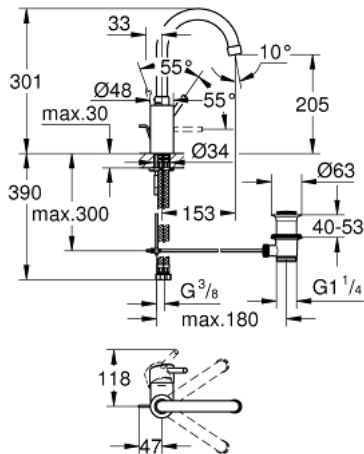

32 629 001 **CONCETTO SINGLE-LEVER BASIN MIXER 1/2"** **L-SIZE**

PRODUCT DESCRIPTION

- Colour: chrome
- single hole installation
- metal lever
- covered lever fixing
- GROHE SilkMove 35 mm ceramic cartridge
- adjustable flow rate limiter
- GROHE LongLife finish
- GROHE FastFixation installation system
- mousseur
- swivel tubular spout with stop limiter
- pop-up waste set 1 1/4"
- flexible connection hoses
- min. recommended pressure 1.0 bar
- optional temperature limiter ref. no. 46 375

32 629 001 **CONCETTO SINGLE-LEVER BASIN MIXER 1/2"** **L-SIZE**

SPARE PARTS, 4月 2010 – now

- 1: Lever (Spare part-nr. 46754000)
 - 2: Screw coupling (Spare part-nr. 46460000)
 - 3: Cartridge (Spare part-nr. 46374000)
 - 4: Spout (Spare part-nr. 46631000)
 - 4.1: Safety ring (Spare part-nr. 0806500M)
 - 4.2: Sealing washer (Spare part-nr. 0128500M)
 - 4.3: Mousseur (Spare part-nr. 13993000)
 - 5: Pop-up rod (Spare part-nr. 46739000)
 - 6: Shank mounting kit (Spare part-nr. 46671000)
 - 7: Waste set 1 1/4" (Spare part-nr. 28910000)
 - 7.1: Plug (Spare part-nr. 07182000)
 - 7.2: Eccentric rod (Spare part-nr. 07052000)
 - 8: Socket spanner (Spare part-nr. 19332000)*
 - 9: Temperature limiter (Spare part-nr. 46375000)*
 - 10: Mounting wrench (Spare part-nr. 19017000)*
- * Optional accessories