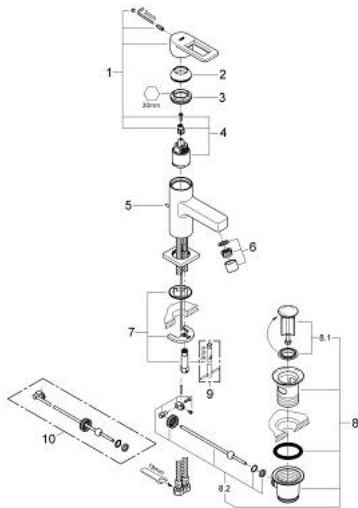

32 630 000 **QUADRA SINGLE-LEVER BASIN MIXER** **S-SIZE**

PRODUCT DESCRIPTION

- Colour: chrome
- single hole installation
- GROHE SilkMove 35 mm ceramic cartridge
- GROHE LongLife finish
- adjustable flow rate limiter
- mousseur
- pop-up waste set 1 1/4"
- flexible connection hoses
- rapid-installation-system

32 630 000 **QUADRA SINGLE-LEVER BASIN MIXER** **S-SIZE**

SPARE PARTS, August 2012 – now

- 1: Lever (Spare part-nr. 46637000)
- 2: Shield (Spare part-nr. 46116000)
- 3: Screw coupling (Spare part-nr. 46460000)
- 4: Cartridge (Spare part-nr. 46374000)
- 5: Pop-up rod (Spare part-nr. 46739000)
- 6: Mousseur (Spare part-nr. 06574000)
- 6.1: Repl.kit f.Mousseur M22x1 and M24x1 (Spare part-nr. 45002000)
- 7: Shank mounting kit (Spare part-nr. 46671000)
- 8: Pop-up waste set 1 1/4" (Spare part-nr. 28910000)
- 8.1: Plug (Spare part-nr. 07182000)
- 8.2: Eccentric rod (Spare part-nr. 07052000)
- 9: Mounting wrench (Spare part-nr. 19017000)*
- 10: Eccentric rod (Spare part-nr. 07341000)*