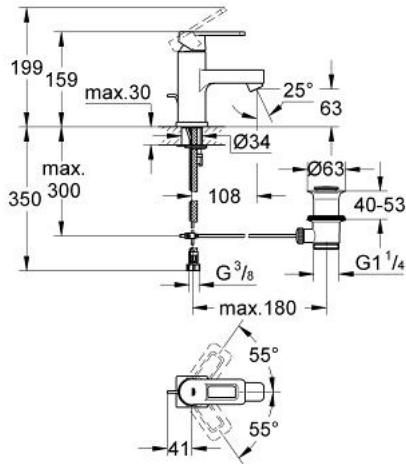

32 630 000 **QUADRA SINGLE-LEVER BASIN MIXER** **S-SIZE**

PRODUCT DESCRIPTION

- Colour: chrome
- single hole installation
- GROHE SilkMove 35 mm ceramic cartridge
- GROHE LongLife finish
- adjustable flow rate limiter
- mousseur
- pop-up waste set 1 1/4"
- flexible connection hoses
- rapid-installation-system

32 630 000 **QUADRA SINGLE-LEVER BASIN MIXER** **S-SIZE**

SPARE PARTS, August 2012 – now

- 1: Lever (Spare part-nr. 46637000)
- 2: Shield (Spare part-nr. 46116000)
- 3: Screw coupling (Spare part-nr. 46460000)
- 4: Cartridge (Spare part-nr. 46374000)
- 5: Pop-up rod (Spare part-nr. 46739000)
- 6: Mousseur (Spare part-nr. 06574000)
- 6.1: Repl.kit f.Mousseur M22x1 and M24x1 (Spare part-nr. 45002000)
- 7: Shank mounting kit (Spare part-nr. 46671000)
- 8: Pop-up waste set 1 1/4" (Spare part-nr. 28910000)
- 8.1: Plug (Spare part-nr. 07182000)
- 8.2: Eccentric rod (Spare part-nr. 07052000)
- 9: Mounting wrench (Spare part-nr. 19017000)*
- 10: Eccentric rod (Spare part-nr. 07341000)*