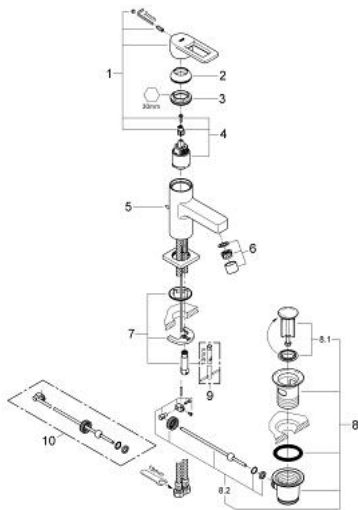

32 630 000 **QUADRA SINGLE-LEVER BASIN MIXER 1/2"** **S-SIZE**

PRODUCT DESCRIPTION

- Colour: chrome
- single hole installation
- GROHE SilkMove 35 mm ceramic cartridge
- GROHE LongLife finish
- adjustable flow rate limiter
- mousseur
- pop-up waste set 1 1/4"
- flexible connection hoses
- rapid installation system

32 630 000 **QUADRA SINGLE-LEVER BASIN MIXER 1/2"** **S-SIZE**

SPARE PARTS, 8月 2012 – now

- 1: Lever (Spare part-nr. 46637000)
 - 2: Cap (Spare part-nr. 46116000)
 - 3: Screw coupling (Spare part-nr. 46460000)
 - 4: Cartridge (Spare part-nr. 46374000)
 - 5: Pop-up rod (Spare part-nr. 46739000)
 - 6: Mousseur (Spare part-nr. 06574000)
 - 6.1: Replacement flow control M22x1 and M24x1 (Spare part-nr. 45002000)
 - 7: Shank mounting kit (Spare part-nr. 46671000)
 - 8: Waste set 1 1/4" (Spare part-nr. 28910000)
 - 8.1: Plug (Spare part-nr. 07182000)
 - 8.2: Eccentric rod (Spare part-nr. 07052000)
 - 9: Mounting wrench (Spare part-nr. 19017000)*
 - 10: Eccentric rod (Spare part-nr. 07341000)*
- * Optional accessories