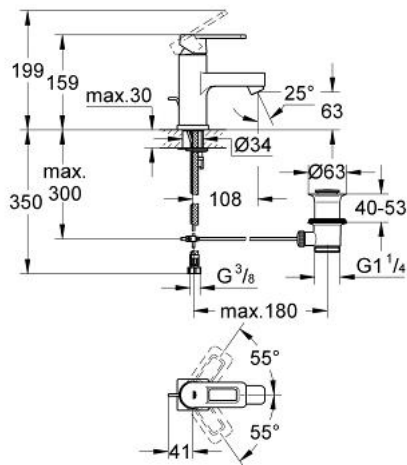

32 630 000 **QUADRA SINGLE-LEVER BASIN MIXER 1/2"** **S-SIZE**

PRODUCT DESCRIPTION

- Colour: chrome
- single hole installation
- GROHE SilkMove 35 mm ceramic cartridge
- GROHE LongLife finish
- adjustable flow rate limiter
- mousseur
- pop-up waste set 1 1/4"
- flexible connection hoses
- rapid installation system

32 630 000 **QUADRA SINGLE-LEVER BASIN MIXER 1/2"** **S-SIZE**

SPARE PARTS, 8月 2012 – now

- 1: Lever (Spare part-nr. 46637000)
 - 2: Cap (Spare part-nr. 46116000)
 - 3: Screw coupling (Spare part-nr. 46460000)
 - 4: Cartridge (Spare part-nr. 46374000)
 - 5: Pop-up rod (Spare part-nr. 46739000)
 - 6: Mousseur (Spare part-nr. 06574000)
 - 6.1: Replacement flow control M22x1 and M24x1 (Spare part-nr. 45002000)
 - 7: Shank mounting kit (Spare part-nr. 46671000)
 - 8: Waste set 1 1/4" (Spare part-nr. 28910000)
 - 8.1: Plug (Spare part-nr. 07182000)
 - 8.2: Eccentric rod (Spare part-nr. 07052000)
 - 9: Mounting wrench (Spare part-nr. 19017000)*
 - 10: Eccentric rod (Spare part-nr. 07341000)*
- * Optional accessories