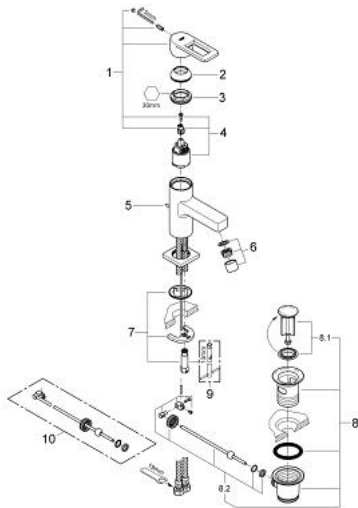

32 631 LS0 **QUADRA SINGLE-LEVER BASIN MIXER** **S-SIZE**

PRODUCT DESCRIPTION

- Colour: moon white
- single hole installation
- GROHE SilkMove 35 mm ceramic cartridge
- adjustable flow rate limiter
- GROHE LongLife finish
- rapid-installation-system
- mousseur
- pop-up waste set 1 1/4"
- flexible connection hoses

32 631 LS0 **QUADRA SINGLE-LEVER BASIN MIXER** **S-SIZE**

SPARE PARTS, August 2012 – now

- 1: Lever (Spare part-nr. 46637LS0)
- 2: Shield (Spare part-nr. 46116LS0)
- 3: Screw coupling (Spare part-nr. 46460000)
- 4: Cartridge (Spare part-nr. 46374000)
- 5: Pop-up rod (Spare part-nr. 46739000)
- 6: Mousseur (Spare part-nr. 06574000)
- 7: Shank mounting kit (Spare part-nr. 46671000)
- 8: Pop-up waste set 1 1/4" (Spare part-nr. 28910000)
- 8.1: Plug (Spare part-nr. 07182000)
- 8.2: Eccentric rod (Spare part-nr. 07052000)
- 9: Mounting wrench (Spare part-nr. 19017000)*
- 10: Eccentric rod (Spare part-nr. 07341000)*