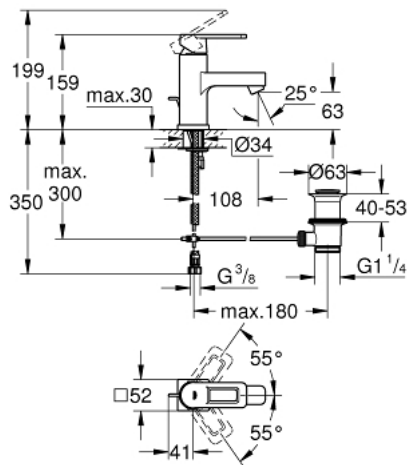

32 631 LS0 **QUADRA SINGLE-LEVER BASIN MIXER** **S-SIZE**

PRODUCT DESCRIPTION

- Colour: moon white
- single hole installation
- GROHE SilkMove 35 mm ceramic cartridge
- adjustable flow rate limiter
- GROHE LongLife finish
- rapid-installation-system
- mousseur
- pop-up waste set 1 1/4"
- flexible connection hoses

32 631 LS0 **QUADRA SINGLE-LEVER BASIN MIXER** **S-SIZE**

SPARE PARTS, August 2012 – now

- 1: Lever (Spare part-nr. 46637LS0)
- 2: Shield (Spare part-nr. 46116LS0)
- 3: Screw coupling (Spare part-nr. 46460000)
- 4: Cartridge (Spare part-nr. 46374000)
- 5: Pop-up rod (Spare part-nr. 46739000)
- 6: Mousseur (Spare part-nr. 06574000)
- 7: Shank mounting kit (Spare part-nr. 46671000)
- 8: Pop-up waste set 1 1/4" (Spare part-nr. 28910000)
- 8.1: Plug (Spare part-nr. 07182000)
- 8.2: Eccentric rod (Spare part-nr. 07052000)
- 9: Mounting wrench (Spare part-nr. 19017000)*
- 10: Eccentric rod (Spare part-nr. 07341000)*