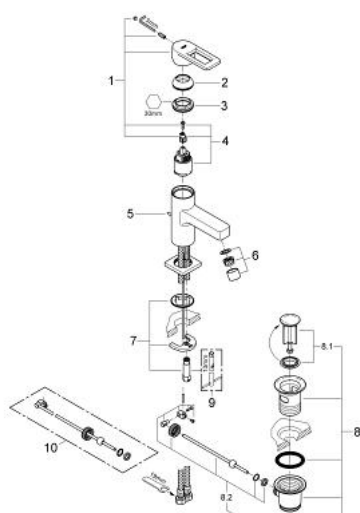

## 32 631 LS0 QUADRA SINGLE-LEVER BASIN MIXER 1/2" S-SIZE

### PRODUCT DESCRIPTION

- Colour: moon white
- single hole installation
- GROHE SilkMove 35 mm ceramic cartridge
- adjustable flow rate limiter
- GROHE LongLife finish
- rapid installation system
- mousseur
- pop-up waste set 1 1/4"
- flexible connection hoses

### SPARE PARTS, 8月 2012 – now

- 1: Lever (Spare part-nr. 46637LS0)
  - 2: Cap (Spare part-nr. 46116LS0)
  - 3: Screw coupling (Spare part-nr. 46460000)
  - 4: Cartridge (Spare part-nr. 46374000)
  - 5: Pop-up rod (Spare part-nr. 46739000)
  - 6: Mousseur (Spare part-nr. 06574000)
  - 7: Shank mounting kit (Spare part-nr. 46671000)
  - 8: Waste set 1 1/4" (Spare part-nr. 28910000)
  - 8.1: Plug (Spare part-nr. 07182000)
  - 8.2: Eccentric rod (Spare part-nr. 07052000)
  - 9: Mounting wrench (Spare part-nr. 19017000)\*
  - 10: Eccentric rod (Spare part-nr. 07341000)\*
- \* Optional accessories