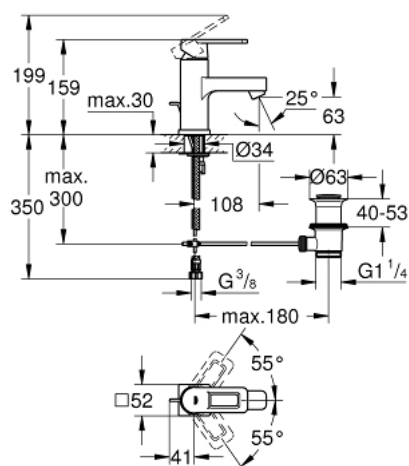

## 32 631 LS0 QUADRA SINGLE-LEVER BASIN MIXER 1/2" S-SIZE

### PRODUCT DESCRIPTION

- Colour: moon white
- single hole installation
- GROHE SilkMove 35 mm ceramic cartridge
- adjustable flow rate limiter
- GROHE LongLife finish
- rapid installation system
- mousseur
- pop-up waste set 1 1/4"
- flexible connection hoses

### SPARE PARTS, 8月 2012 – now

- 1: Lever (Spare part-nr. 46637LS0)
  - 2: Cap (Spare part-nr. 46116LS0)
  - 3: Screw coupling (Spare part-nr. 46460000)
  - 4: Cartridge (Spare part-nr. 46374000)
  - 5: Pop-up rod (Spare part-nr. 46739000)
  - 6: Mousseur (Spare part-nr. 06574000)
  - 7: Shank mounting kit (Spare part-nr. 46671000)
  - 8: Waste set 1 1/4" (Spare part-nr. 28910000)
  - 8.1: Plug (Spare part-nr. 07182000)
  - 8.2: Eccentric rod (Spare part-nr. 07052000)
  - 9: Mounting wrench (Spare part-nr. 19017000)\*
  - 10: Eccentric rod (Spare part-nr. 07341000)\*
- \* Optional accessories