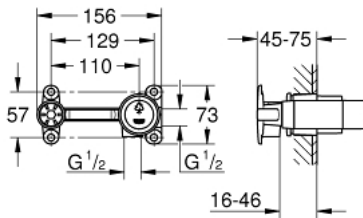

32 635 000 SINGLE-LEVER MIXER, CONCEALED BODY

PRODUCT DESCRIPTION

- for 2-hole basin mixers
- wall installation
- without finishing trim set
- GROHE SilkMove 35 mm ceramic cartridge
- adjustable flow rate limiter
- installation depth 45 - 75 mm
- DR-brass
- minimum pressure 1,0 bar
- includes mounting template

32 635 000 **SINGLE-LEVER MIXER, CONCEALED BODY**

SPARE PARTS, August 2007 – May 2022

1: Cartridge (Spare part-nr. 46374000)

2: Socket spanner (Spare part-nr. 19332000)*

* Optional accessories