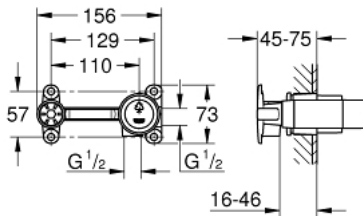

## 32 635 000 SINGLE-LEVER MIXER 1/2", CONCEALED BODY

### PRODUCT DESCRIPTION

- for 2-hole basin mixers
- wall installation
- without finishing trim set
- GROHE SilkMove 35 mm ceramic cartridge
- adjustable flow rate limiter
- installation depth 45 to 75 mm
- DR-brass
- min. recommended pressure 1.0 bar
- includes mounting template

## 32 635 000 **SINGLE-LEVER MIXER 1/2", CONCEALED BODY**

**SPARE PARTS**, 8月 2007 – 5月 2022

1: Cartridge (Spare part-nr. 46374000)

2: Socket spanner (Spare part-nr. 19332000)\*

\* Optional accessories