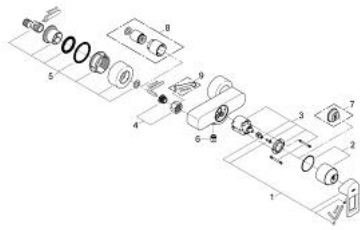

## 32 637 000 **QUADRA SINGLE-LEVER SHOWER MIXER**

### PRODUCT DESCRIPTION

- Colour: chrome
- wall mounted
- GROHE SilkMove 46 mm ceramic cartridge
- GROHE LongLife finish
- adjustable flow rate limiter
- shower outlet below 1/2" with integrated non return-valve
- covered S-unions
- Protected against backflow

### **SPARE PARTS**, August 2007 – now

- 1: Lever (Spare part-nr. 46636000)
- 2: Shield (Spare part-nr. 46584000)
- 3: Cartridge (Spare part-nr. 46048000)
- 4: Screw joint (Spare part-nr. 45044000)
- 5: S-union (Spare part-nr. 12693000)
- 6: Non-return valve (Spare part-nr. 08565000)
- 7: Temperature limiter (Spare part-nr. 46375000)\*
- 8: Extension set 1/2", 30 mm (Spare part-nr. 46238000)\*
- 9: Special spanner (Spare part-nr. 19377000)\*