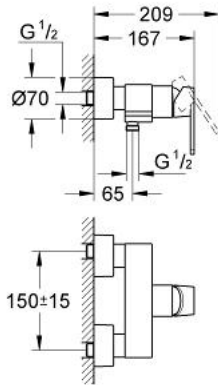

## 32 637 000 **QUADRA SINGLE-LEVER SHOWER MIXER**

### PRODUCT DESCRIPTION

- Colour: chrome
- wall mounted
- GROHE SilkMove 46 mm ceramic cartridge
- GROHE LongLife finish
- adjustable flow rate limiter
- shower outlet below 1/2" with integrated non return-valve
- covered S-unions
- Protected against backflow

### **SPARE PARTS**, August 2007 – now

- 1: Lever (Spare part-nr. 46636000)
- 2: Shield (Spare part-nr. 46584000)
- 3: Cartridge (Spare part-nr. 46048000)
- 4: Screw joint (Spare part-nr. 45044000)
- 5: S-union (Spare part-nr. 12693000)
- 6: Non-return valve (Spare part-nr. 08565000)
- 7: Temperature limiter (Spare part-nr. 46375000)\*
- 8: Extension set 1/2", 30 mm (Spare part-nr. 46238000)\*
- 9: Special spanner (Spare part-nr. 19377000)\*