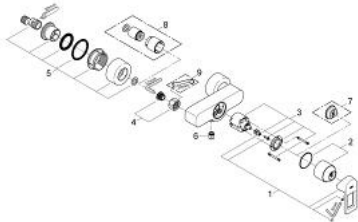

32 637 000 **QUADRA SINGLE-LEVER SHOWER MIXER 1/2"**

PRODUCT DESCRIPTION

- Colour: chrome
- wall mounted
- GROHE SilkMove 46 mm ceramic cartridge
- GROHE LongLife finish
- adjustable flow rate limiter
- shower bottom outlet 1/2" with integrated non return valve
- covered S-unions
- protected against backflow

32 637 000 **QUADRA SINGLE-LEVER SHOWER MIXER 1/2"**

SPARE PARTS, 8月 2007 – now

- 1: Lever (Spare part-nr. 46636000)
- 2: Cap (Spare part-nr. 46584000)
- 3: Cartridge (Spare part-nr. 46048000)
- 4: Screw connection 1/2" (Spare part-nr. 45044000)
- 5: S-union (Spare part-nr. 12693000)
- 6: Non-return valve (Spare part-nr. 08565000)
- 7: Temperature limiter (Spare part-nr. 46375000)*
- 8: Extension set, 30 mm (Spare part-nr. 46238000)*
- 9: Special spanner (Spare part-nr. 19377000)*