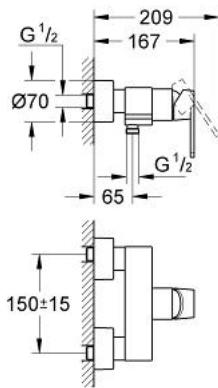

32 637 000 **QUADRA SINGLE-LEVER SHOWER MIXER 1/2"**

PRODUCT DESCRIPTION

- Colour: chrome
- wall mounted
- GROHE SilkMove 46 mm ceramic cartridge
- GROHE LongLife finish
- adjustable flow rate limiter
- shower bottom outlet 1/2" with integrated non return valve
- covered S-unions
- protected against backflow

32 637 000 **QUADRA SINGLE-LEVER SHOWER MIXER 1/2"**

SPARE PARTS, 8月 2007 – now

- 1: Lever (Spare part-nr. 46636000)
- 2: Cap (Spare part-nr. 46584000)
- 3: Cartridge (Spare part-nr. 46048000)
- 4: Screw connection 1/2" (Spare part-nr. 45044000)
- 5: S-union (Spare part-nr. 12693000)
- 6: Non-return valve (Spare part-nr. 08565000)
- 7: Temperature limiter (Spare part-nr. 46375000)*
- 8: Extension set, 30 mm (Spare part-nr. 46238000)*
- 9: Special spanner (Spare part-nr. 19377000)*