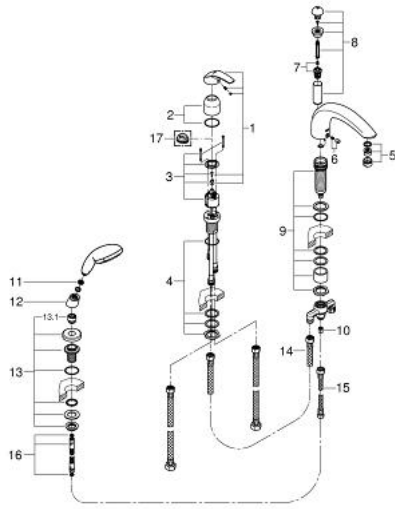

32 644 001 EUROSMART 3-HOLE BATH/SHOWER COMBINATION

PRODUCT DESCRIPTION

- Colour: chrome
- GROHE LongLife finish
- consists of:
 - single lever mixer operating element
 - hand shower Tempesta 100, 2 sprays, 6.6 l/min (26 047)
 - Diverter bath spout 8 1/2"

32 644 001 EUROSMART 3-HOLE BATH/SHOWER COMBINATION

SPARE PARTS, March 2015 – now

- 1: Lever (Spare part-nr. 46561000)
- 2: Shield (Spare part-nr. 46243000)
- 3: Cartridge (Spare part-nr. 46048000)
- 4: Shank fastening assembly M36x1,5 (Spare part-nr. 45164000)
- 5: Sistra (Spare part-nr. 13907000)
- 6: Repl.kit f.cast spout (Spare part-nr. 45682000)
- 7: Diverter (Spare part-nr. 45187000)
- 8: Diverter knob (Spare part-nr. 45835000)
- 9: Repl.kit f.spout shank (Spare part-nr. 45456000)
- 10: Non-return valve (Spare part-nr. 08565000)
- 11: Dirt strainer (Spare part-nr. 0700200M)
- 12: Coupling piece (Spare part-nr. 46486000)
- 13: Spray holder (Spare part-nr. 464871X0)
- 13.1: Hose sealing (Spare part-nr. 45412XX0)
- 14: Tube (Spare part-nr. 07227000)
- 15: Tube (Spare part-nr. 07300000)
- 16: Metal hose (Spare part-nr. 28146000)
- 17: Temperature limiter (Spare part-nr. 46308000)*