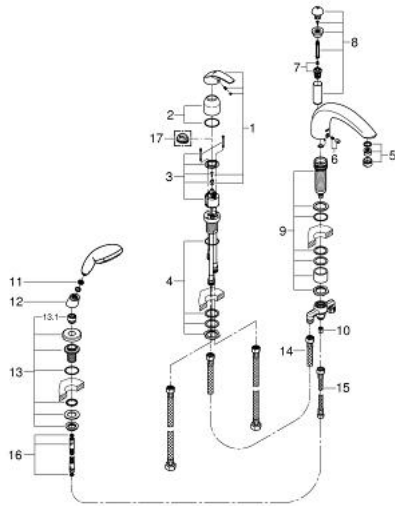

## 32 644 001 **EUROSMART THREE-HOLE SINGLE-LEVER BATH COMBINATION**

### **PRODUCT DESCRIPTION**

- Colour: chrome
- GROHE LongLife finish
- consisting of:
  - single lever mixer operating element
  - hand shower Tempesta 100, 2 sprays, 6.6 l/min (26 047)
  - diverter bath spout 8 1/2"

## 32 644 001 EUROSMART THREE-HOLE SINGLE-LEVER BATH COMBINATION

### SPARE PARTS, 3月 2015 – now

- 1: Lever (Spare part-nr. 46561000)
- 2: Cap (Spare part-nr. 46243000)
- 3: Cartridge (Spare part-nr. 46048000)
- 4: Shank fastening assembly M36 x 1.5 (Spare part-nr. 45164000)
- 5: Sistra (Spare part-nr. 13907000)
- 6: Spout connection set (Spare part-nr. 45682000)
- 7: Diverter (Spare part-nr. 45187000)
- 8: Diverter knob (Spare part-nr. 45835000)
- 9: Shank (Spare part-nr. 45456000)
- 10: Non-return valve (Spare part-nr. 08565000)
- 11: Dirt strainer (Spare part-nr. 0700200M)
- 12: Coupling piece (Spare part-nr. 46486000)
- 13: Spray holder (Spare part-nr. 464871X0)
- 13.1: Hose sealing (Spare part-nr. 45412XX0)
- 14: Connecting hose (Spare part-nr. 07227000)
- 15: Connecting hose (Spare part-nr. 07300000)
- 16: Metal shower hose (Spare part-nr. 28146000)
- 17: Temperature limiter (Spare part-nr. 46308000)\*