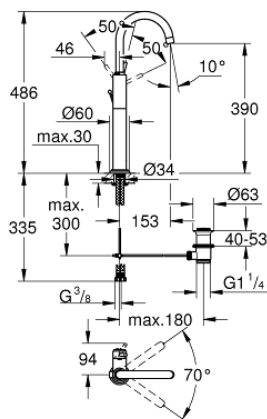

32 647 001 **ATRIO SINGLE-LEVER BASIN MIXER 1/2"**
XL-SIZE

PRODUCT DESCRIPTION

- Colour: chrome
- single hole installation
- for free standing basins
- GROHE SilkMove 28 mm ceramic cartridge
- GROHE LongLife finish
- rapid-installation-system
- swivel tubular C-spout with mousseur
- stop limiter
- pop-up waste set 1 1/4"
- flexible connection hoses

32 647 001 ATRIO SINGLE-LEVER BASIN MIXER 1/2" XL-SIZE

SPARE PARTS, October 2007 – now

- 1: Lever (Spare part-nr. 46633000)
- 2: Shield (Spare part-nr. 46581000)
- 3: Fitting ring (Spare part-nr. 07419000)
- 4: Cartridge (Spare part-nr. 46580000)
- 5: Spout (Spare part-nr. 13170000)
- 5.1: Safety ring (Spare part-nr. 0806500M)
- 5.2: Sealing washer (Spare part-nr. 0128500M)
- 5.3: Mousseur (Spare part-nr. 13935000)
- 6: Pop-up rod (Spare part-nr. 06575000)
- 7: Shank mounting kit (Spare part-nr. 46249000)
- 8: Pop-up waste set (Spare part-nr. 28915000)
- 8.1: Plug (Spare part-nr. 45210000)