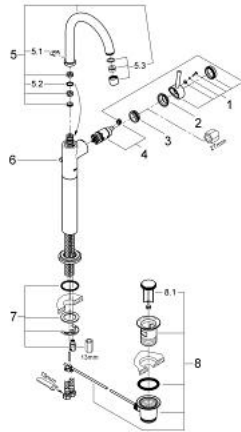

32 647 001 **ATRIO SINGLE-LEVER BASIN MIXER 1/2"**
XL-SIZE

PRODUCT DESCRIPTION

- Colour: chrome
- single hole installation
- for free standing basins
- GROHE SilkMove 28 mm ceramic cartridge
- GROHE LongLife finish
- rapid-installation-system
- swivel tubular C-spout with mousseur
- stop limiter
- pop-up waste set 1 1/4"
- flexible connection hoses

32 647 001 ATRIO SINGLE-LEVER BASIN MIXER 1/2" XL-SIZE

SPARE PARTS, October 2007 – now

- 1: Lever (Spare part-nr. 46633000)
- 2: Shield (Spare part-nr. 46581000)
- 3: Fitting ring (Spare part-nr. 07419000)
- 4: Cartridge (Spare part-nr. 46580000)
- 5: Spout (Spare part-nr. 13170000)
- 5.1: Safety ring (Spare part-nr. 0806500M)
- 5.2: Sealing washer (Spare part-nr. 0128500M)
- 5.3: Mousseur (Spare part-nr. 13935000)
- 6: Pop-up rod (Spare part-nr. 06575000)
- 7: Shank mounting kit (Spare part-nr. 46249000)
- 8: Pop-up waste set (Spare part-nr. 28915000)
- 8.1: Plug (Spare part-nr. 45210000)