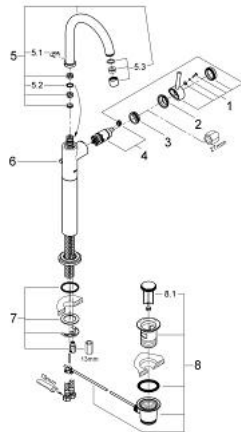

32 647 001 ATRIO SINGLE-LEVER BASIN MIXER 1/2" XL-SIZE

PRODUCT DESCRIPTION

- Colour: chrome
- single hole installation
- for free-standing basins
- GROHE SilkMove 28 mm ceramic cartridge
- GROHE LongLife finish
- rapid installation system
- swivel tubular C-spout with mousseur
- stop limiter
- pop-up waste set 1 1/4"
- flexible connection hoses

32 647 001 ATRIO SINGLE-LEVER BASIN MIXER 1/2" XL-SIZE

SPARE PARTS, 10月 2007 – now

- 1: Lever (Spare part-nr. 46633000)
- 2: Cap (Spare part-nr. 46581000)
- 3: Fitting ring (Spare part-nr. 07419000)
- 4: Cartridge (Spare part-nr. 46580000)
- 5: Spout (Spare part-nr. 13170000)
- 5.1: Safety ring (Spare part-nr. 0806500M)
- 5.2: Sealing washer (Spare part-nr. 0128500M)
- 5.3: Mousseur (Spare part-nr. 13935000)
- 6: Pop-up rod (Spare part-nr. 06575000)
- 7: Shank mounting kit (Spare part-nr. 46249000)
- 8: Waste fitting (Spare part-nr. 28915000)
- 8.1: Plug (Spare part-nr. 45210000)