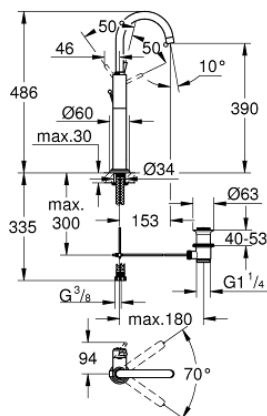

32 647 001 ATRIO SINGLE-LEVER BASIN MIXER 1/2" XL-SIZE

PRODUCT DESCRIPTION

- Colour: chrome
- single hole installation
- for free-standing basins
- GROHE SilkMove 28 mm ceramic cartridge
- GROHE LongLife finish
- rapid installation system
- swivel tubular C-spout with mousseur
- stop limiter
- pop-up waste set 1 1/4"
- flexible connection hoses

32 647 001 ATRIO SINGLE-LEVER BASIN MIXER 1/2" XL-SIZE

SPARE PARTS, 10月 2007 – now

- 1: Lever (Spare part-nr. 46633000)
- 2: Cap (Spare part-nr. 46581000)
- 3: Fitting ring (Spare part-nr. 07419000)
- 4: Cartridge (Spare part-nr. 46580000)
- 5: Spout (Spare part-nr. 13170000)
- 5.1: Safety ring (Spare part-nr. 0806500M)
- 5.2: Sealing washer (Spare part-nr. 0128500M)
- 5.3: Mousseur (Spare part-nr. 13935000)
- 6: Pop-up rod (Spare part-nr. 06575000)
- 7: Shank mounting kit (Spare part-nr. 46249000)
- 8: Waste fitting (Spare part-nr. 28915000)
- 8.1: Plug (Spare part-nr. 45210000)