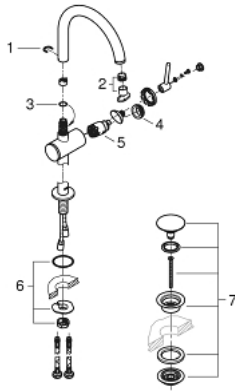

32 647 003 **ATRIO SINGLE-LEVER BASIN MIXER 1/2"**  
**XL-SIZE**

**PRODUCT DESCRIPTION**

- Colour: chrome
- single hole installation
- for free standing basins
- GROHE SilkMove 28 mm ceramic cartridge
- with temperature limiter
- GROHE LongLife finish
- 5.7 l/min laminar mousseur
- swivel tubular C-spout with mousseur
- stop limiter
- Push-open waste set 1 1/4"
- flexible connection hoses

32 647 003 **ATRIO SINGLE-LEVER BASIN MIXER 1/2"**  
**XL-SIZE**

**SPARE PARTS**, April 2017 – now

- 1: Safety ring (Spare part-nr. 4826600M)
- 2: Flow straightener (Spare part-nr. 48408000)
- 3: Sealing washer (Spare part-nr. 0128500M)
- 4: Fitting ring (Spare part-nr. 07419000)
- 5: Cartridge (Spare part-nr. 46963000)
- 6: Shank fastening assembly (Spare part-nr. 48409000)
- 7: Pop-up waste set (Spare part-nr. 65807000)