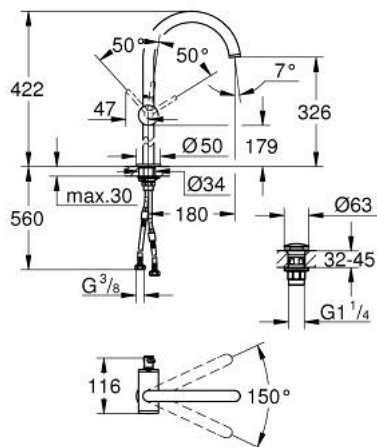

32 647 003 ATRIO SINGLE-LEVER BASIN MIXER 1/2" XL-SIZE

PRODUCT DESCRIPTION

- Colour: chrome
- single hole installation
- for free standing basins
- GROHE SilkMove 28 mm ceramic cartridge
- with temperature limiter
- GROHE LongLife finish
- GROHE EcoJoy 5.7 l/min laminar mousseur
- swivel tubular C-spout with mousseur
- stop limiter
- Push-open waste set 1 1/4"
- flexible connection hoses

32 647 003 **ATRIO SINGLE-LEVER BASIN MIXER 1/2"**
XL-SIZE

SPARE PARTS, April 2017 – now

- 1: Safety ring (Spare part-nr. 4826600M)
- 2: Flow straightener (Spare part-nr. 48408000)
- 3: Sealing washer (Spare part-nr. 0128500M)
- 4: Fitting ring (Spare part-nr. 07419000)
- 5: Cartridge (Spare part-nr. 46963000)
- 6: Shank fastening assembly (Spare part-nr. 48409000)
- 7: Pop-up waste set (Spare part-nr. 65807000)