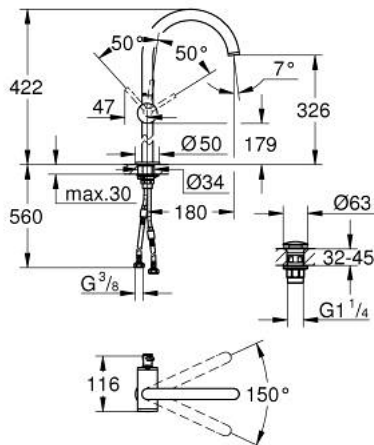

32 647 003 **ATRIO SINGLE-LEVER BASIN MIXER 1/2"**  
**XL-SIZE**

**PRODUCT DESCRIPTION**

- Colour: chrome
- single hole installation
- for free standing basins
- GROHE SilkMove 28 mm ceramic cartridge
- with temperature limiter
- GROHE LongLife finish
- 5.7 l/min laminar mousseur
- swivel tubular C-spout with mousseur
- stop limiter
- Push-open waste set 1 1/4"
- flexible connection hoses

32 647 003 **ATRIO SINGLE-LEVER BASIN MIXER 1/2"**  
**XL-SIZE**

**SPARE PARTS**, April 2017 – now

- 1: Safety ring (Spare part-nr. 4826600M)
- 2: Flow straightener (Spare part-nr. 48408000)
- 3: Sealing washer (Spare part-nr. 0128500M)
- 4: Fitting ring (Spare part-nr. 07419000)
- 5: Cartridge (Spare part-nr. 46963000)
- 6: Shank fastening assembly (Spare part-nr. 48409000)
- 7: Pop-up waste set (Spare part-nr. 65807000)