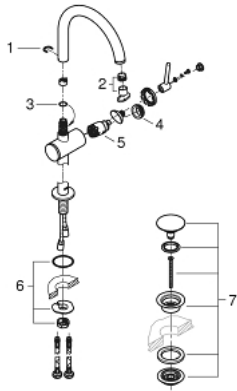

32 647 003 ATRIO SINGLE-LEVER BASIN MIXER 1/2" XL-SIZE

PRODUCT DESCRIPTION

- Colour: chrome
- single hole installation
- for free standing basins
- GROHE SilkMove 28 mm ceramic cartridge
- with temperature limiter
- GROHE LongLife finish
- GROHE EcoJoy 5.7 l/min laminar mousseur
- swivel tubular C-spout with mousseur
- stop limiter
- Push-open waste set 1 1/4"
- flexible connection hoses

32 647 003 **ATRIO SINGLE-LEVER BASIN MIXER 1/2"**
XL-SIZE

SPARE PARTS, April 2017 – now

- 1: Safety ring (Spare part-nr. 4826600M)
- 2: Flow straightener (Spare part-nr. 48408000)
- 3: Sealing washer (Spare part-nr. 0128500M)
- 4: Fitting ring (Spare part-nr. 07419000)
- 5: Cartridge (Spare part-nr. 46963000)
- 6: Shank fastening assembly (Spare part-nr. 48409000)
- 7: Pop-up waste set (Spare part-nr. 65807000)