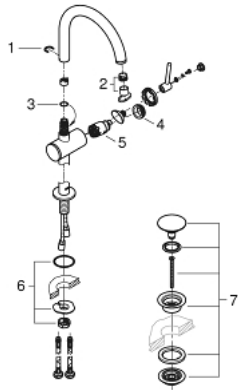

32 647 003 ATRIO SINGLE-LEVER BASIN MIXER 1/2" XL-SIZE

PRODUCT DESCRIPTION

- Colour: chrome
- single hole installation
- for free-standing basins
- GROHE SilkMove 28 mm ceramic cartridge
- with temperature limiter
- GROHE LongLife finish
- GROHE EcoJoy 5.7 l/min laminar mousseur
- swivel tubular C-spout with mousseur
- stop limiter
- push-open waste set 1 1/4"
- flexible connection hoses

32 647 003 **ATRIO SINGLE-LEVER BASIN MIXER 1/2"**
XL-SIZE

SPARE PARTS, 4月 2017 – now

- 1: Safety ring (Spare part-nr. 4826600M)
- 2: Laminar flow straightener (Spare part-nr. 48408000)
- 3: Sealing washer (Spare part-nr. 0128500M)
- 4: Fitting ring (Spare part-nr. 07419000)
- 5: Cartridge (Spare part-nr. 46963000)
- 6: Shank fastening assembly (Spare part-nr. 48409000)
- 7: Waste set with push-open plug (Spare part-nr. 65807000)