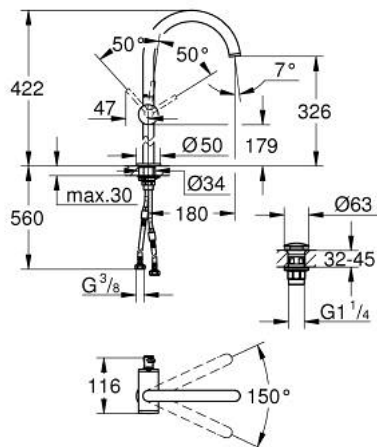

32 647 003 ATRIO SINGLE-LEVER BASIN MIXER 1/2" XL-SIZE

PRODUCT DESCRIPTION

- Colour: chrome
- single hole installation
- for free-standing basins
- GROHE SilkMove 28 mm ceramic cartridge
- with temperature limiter
- GROHE LongLife finish
- GROHE EcoJoy 5.7 l/min laminar mousseur
- swivel tubular C-spout with mousseur
- stop limiter
- push-open waste set 1 1/4"
- flexible connection hoses

32 647 003 **ATRIO SINGLE-LEVER BASIN MIXER 1/2"**
XL-SIZE

SPARE PARTS, 4月 2017 – now

- 1: Safety ring (Spare part-nr. 4826600M)
- 2: Laminar flow straightener (Spare part-nr. 48408000)
- 3: Sealing washer (Spare part-nr. 0128500M)
- 4: Fitting ring (Spare part-nr. 07419000)
- 5: Cartridge (Spare part-nr. 46963000)
- 6: Shank fastening assembly (Spare part-nr. 48409000)
- 7: Waste set with push-open plug (Spare part-nr. 65807000)