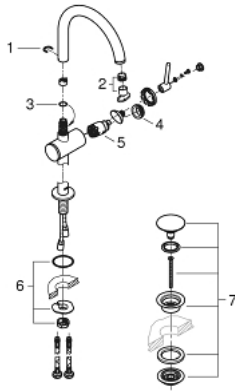

32 647 AL3 ATRIO SINGLE-LEVER BASIN MIXER 1/2" XL-SIZE

PRODUCT DESCRIPTION

- Colour: brushed hard graphite
- single hole installation
- for free standing basins
- GROHE SilkMove 28 mm ceramic cartridge
- with temperature limiter
- GROHE LongLife finish
- 5.7 l/min laminar mousseur
- swivel tubular C-spout with mousseur
- stop limiter
- Push-open waste set 1 1/4"
- flexible connection hoses

32 647 AL3 ATRIO SINGLE-LEVER BASIN MIXER 1/2" XL-SIZE

SPARE PARTS, April 2017 – now

- 1: Safety ring (Spare part-nr. 4826600M)
- 2: Flow straightener (Spare part-nr. 48408000)
- 3: Sealing washer (Spare part-nr. 0128500M)
- 4: Fitting ring (Spare part-nr. 07419000)
- 5: Cartridge (Spare part-nr. 46963000)
- 6: Shank fastening assembly (Spare part-nr. 48409000)
- 7: Waste set with push-open plug (Spare part-nr. 65807AL0)