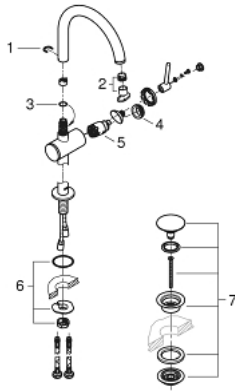

32 647 AL3 ATRIO SINGLE-LEVER BASIN MIXER 1/2" XL-SIZE

SPARE PARTS, April 2017 – now

- 1: Safety ring (Spare part-nr. 4826600M)
- 2: Flow straightener (Spare part-nr. 48408000)
- 3: Sealing washer (Spare part-nr. 0128500M)
- 4: Fitting ring (Spare part-nr. 07419000)
- 5: Cartridge (Spare part-nr. 46963000)
- 6: Shank fastening assembly (Spare part-nr. 48409000)
- 7: Waste set with push-open plug (Spare part-nr. 65807AL0)