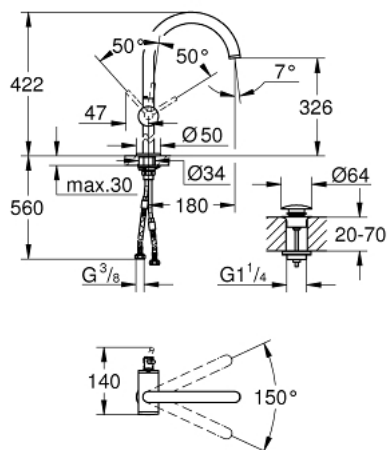

32 647 AL3 ATRIO SINGLE-LEVER BASIN MIXER 1/2" XL-SIZE

PRODUCT DESCRIPTION

- Colour: brushed hard graphite
- single hole installation
- for free standing basins
- GROHE SilkMove 28 mm ceramic cartridge
- with temperature limiter
- GROHE LongLife finish
- 5.7 l/min laminar mousseur
- swivel tubular C-spout with mousseur
- stop limiter
- Push-open waste set 1 1/4"
- flexible connection hoses

32 647 AL3 ATRIO SINGLE-LEVER BASIN MIXER 1/2" XL-SIZE

SPARE PARTS, April 2017 – now

- 1: Safety ring (Spare part-nr. 4826600M)
- 2: Flow straightener (Spare part-nr. 48408000)
- 3: Sealing washer (Spare part-nr. 0128500M)
- 4: Fitting ring (Spare part-nr. 07419000)
- 5: Cartridge (Spare part-nr. 46963000)
- 6: Shank fastening assembly (Spare part-nr. 48409000)
- 7: Waste set with push-open plug (Spare part-nr. 65807AL0)