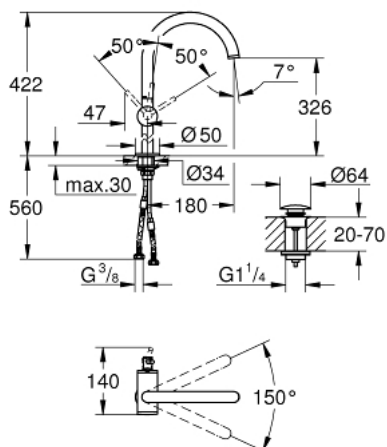

## 32 647 AL3 ATRIO SINGLE-LEVER BASIN MIXER 1/2" XL-SIZE

### PRODUCT DESCRIPTION

- Colour: brushed hard graphite
- single hole installation
- for free-standing basins
- GROHE SilkMove 28 mm ceramic cartridge
- with temperature limiter
- GROHE LongLife finish
- 5.7 l/min laminar mousseur
- swivel tubular C-spout with mousseur
- stop limiter
- push-open waste set 1 1/4"
- flexible connection hoses

### SPARE PARTS, 4月 2017 – now

- 1: Safety ring (Spare part-nr. 4826600M)
- 2: Laminar flow straightener (Spare part-nr. 48408000)
- 3: Sealing washer (Spare part-nr. 0128500M)
- 4: Fitting ring (Spare part-nr. 07419000)
- 5: Cartridge (Spare part-nr. 46963000)
- 6: Shank fastening assembly (Spare part-nr. 48409000)
- 7: Waste set with push-open plug (Spare part-nr. 65807AL0)