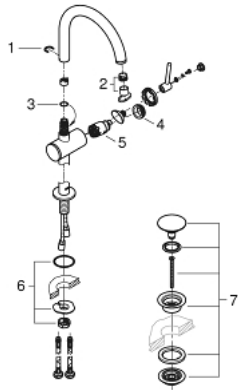

## 32 647 AL3 ATRIO SINGLE-LEVER BASIN MIXER 1/2" XL-SIZE

### PRODUCT DESCRIPTION

- Colour: brushed hard graphite
- single hole installation
- for free-standing basins
- GROHE SilkMove 28 mm ceramic cartridge
- with temperature limiter
- GROHE LongLife finish
- 5.7 l/min laminar mousseur
- swivel tubular C-spout with mousseur
- stop limiter
- push-open waste set 1 1/4"
- flexible connection hoses

### SPARE PARTS, 4月 2017 – now

- 1: Safety ring (Spare part-nr. 4826600M)
- 2: Laminar flow straightener (Spare part-nr. 48408000)
- 3: Sealing washer (Spare part-nr. 0128500M)
- 4: Fitting ring (Spare part-nr. 07419000)
- 5: Cartridge (Spare part-nr. 46963000)
- 6: Shank fastening assembly (Spare part-nr. 48409000)
- 7: Waste set with push-open plug (Spare part-nr. 65807AL0)