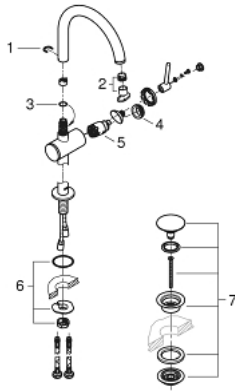

32 647 DC3 ATRIO SINGLE-LEVER BASIN MIXER 1/2" XL-SIZE

PRODUCT DESCRIPTION

- Colour: Supersteel
- single hole installation
- for free standing basins
- GROHE SilkMove 28 mm ceramic cartridge
- with temperature limiter
- GROHE LongLife finish
- GROHE EcoJoy 5.7 l/min laminar mousseur
- swivel tubular C-spout with mousseur
- stop limiter
- Push-open waste set 1 1/4"
- flexible connection hoses

32 647 DC3 **ATRIO SINGLE-LEVER BASIN MIXER 1/2"**
XL-SIZE

SPARE PARTS, April 2017 – now

- 1: Safety ring (Spare part-nr. 4826600M)
- 2: Flow straightener (Spare part-nr. 48408000)
- 3: Sealing washer (Spare part-nr. 0128500M)
- 4: Fitting ring (Spare part-nr. 07419000)
- 5: Cartridge (Spare part-nr. 46963000)
- 6: Shank fastening assembly (Spare part-nr. 48409000)
- 7: Pop-up waste set (Spare part-nr. 65807DC0)