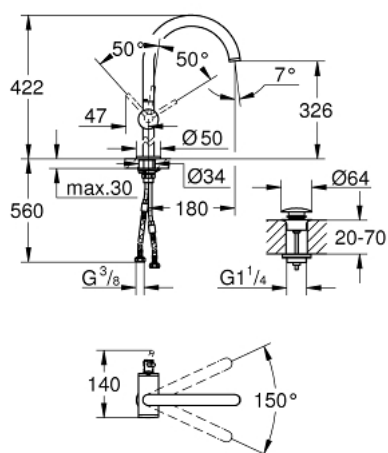

32 647 DC3 ATRIO SINGLE-LEVER BASIN MIXER 1/2" XL-SIZE

PRODUCT DESCRIPTION

- Colour: Supersteel
- single hole installation
- for free standing basins
- GROHE SilkMove 28 mm ceramic cartridge
- with temperature limiter
- GROHE LongLife finish
- GROHE EcoJoy 5.7 l/min laminar mousseur
- swivel tubular C-spout with mousseur
- stop limiter
- Push-open waste set 1 1/4"
- flexible connection hoses

32 647 DC3 **ATRIO SINGLE-LEVER BASIN MIXER 1/2"**
XL-SIZE

SPARE PARTS, April 2017 – now

- 1: Safety ring (Spare part-nr. 4826600M)
- 2: Flow straightener (Spare part-nr. 48408000)
- 3: Sealing washer (Spare part-nr. 0128500M)
- 4: Fitting ring (Spare part-nr. 07419000)
- 5: Cartridge (Spare part-nr. 46963000)
- 6: Shank fastening assembly (Spare part-nr. 48409000)
- 7: Pop-up waste set (Spare part-nr. 65807DC0)