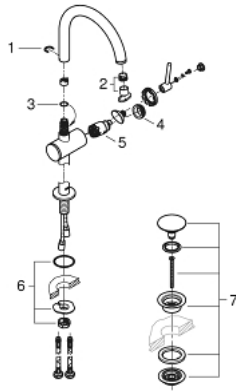

## 32 647 DC3 ATRIO SINGLE-LEVER BASIN MIXER 1/2" XL-SIZE

### PRODUCT DESCRIPTION

- Colour: Supersteel
- single hole installation
- for free standing basins
- GROHE SilkMove 28 mm ceramic cartridge
- with temperature limiter
- GROHE LongLife finish
- 5.7 l/min laminar mousseur
- swivel tubular C-spout with mousseur
- stop limiter
- Push-open waste set 1 1/4"
- flexible connection hoses

### SPARE PARTS, April 2017 – now

- 1: Safety ring (Spare part-nr. 4826600M)
- 2: Flow straightener (Spare part-nr. 48408000)
- 3: Sealing washer (Spare part-nr. 0128500M)
- 4: Fitting ring (Spare part-nr. 07419000)
- 5: Cartridge (Spare part-nr. 46963000)
- 6: Shank fastening assembly (Spare part-nr. 48409000)
- 7: Pop-up waste set (Spare part-nr. 65807DC0)