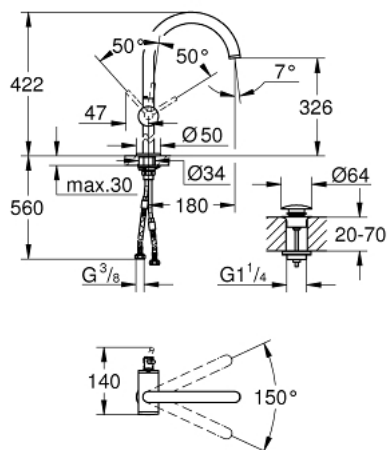

## 32 647 DC3 ATRIO SINGLE-LEVER BASIN MIXER 1/2" XL-SIZE

### PRODUCT DESCRIPTION

- Colour: Supersteel
- single hole installation
- for free standing basins
- GROHE SilkMove 28 mm ceramic cartridge
- with temperature limiter
- GROHE LongLife finish
- 5.7 l/min laminar mousseur
- swivel tubular C-spout with mousseur
- stop limiter
- Push-open waste set 1 1/4"
- flexible connection hoses

### SPARE PARTS, April 2017 – now

- 1: Safety ring (Spare part-nr. 4826600M)
- 2: Flow straightener (Spare part-nr. 48408000)
- 3: Sealing washer (Spare part-nr. 0128500M)
- 4: Fitting ring (Spare part-nr. 07419000)
- 5: Cartridge (Spare part-nr. 46963000)
- 6: Shank fastening assembly (Spare part-nr. 48409000)
- 7: Pop-up waste set (Spare part-nr. 65807DC0)