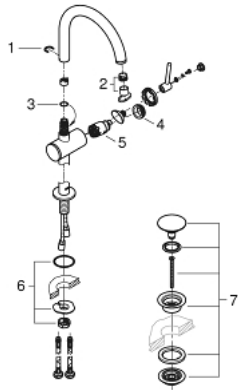

32 647 DC3 ATRIO SINGLE-LEVER BASIN MIXER 1/2" XL-SIZE

SPARE PARTS, 4月 2017 – now

- 1: Safety ring (Spare part-nr. 4826600M)
- 2: Laminar flow straightener (Spare part-nr. 48408000)
- 3: Sealing washer (Spare part-nr. 0128500M)
- 4: Fitting ring (Spare part-nr. 07419000)
- 5: Cartridge (Spare part-nr. 46963000)
- 6: Shank fastening assembly (Spare part-nr. 48409000)
- 7: Waste set with push-open plug (Spare part-nr. 65807DC0)