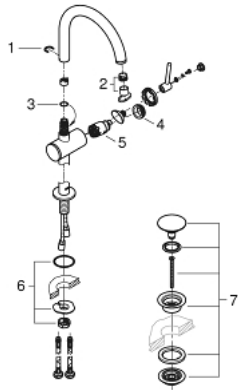

## 32 647 DC3 ATRIO SINGLE-LEVER BASIN MIXER 1/2" XL-SIZE

### PRODUCT DESCRIPTION

- Colour: supersteel
- single hole installation
- for free-standing basins
- GROHE SilkMove 28 mm ceramic cartridge
- with temperature limiter
- GROHE LongLife finish
- GROHE EcoJoy 5.7 l/min laminar mousseur
- swivel tubular C-spout with mousseur
- stop limiter
- push-open waste set 1 1/4"
- flexible connection hoses

### SPARE PARTS, 4月 2017 – now

- 1: Safety ring (Spare part-nr. 4826600M)
- 2: Laminar flow straightener (Spare part-nr. 48408000)
- 3: Sealing washer (Spare part-nr. 0128500M)
- 4: Fitting ring (Spare part-nr. 07419000)
- 5: Cartridge (Spare part-nr. 46963000)
- 6: Shank fastening assembly (Spare part-nr. 48409000)
- 7: Waste set with push-open plug (Spare part-nr. 65807DC0)