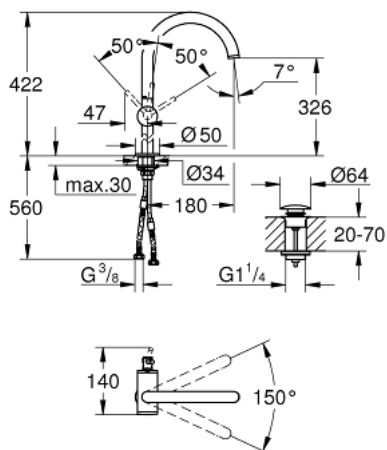

32 647 DC3 ATRIO SINGLE-LEVER BASIN MIXER 1/2" XL-SIZE

PRODUCT DESCRIPTION

- Colour: supersteel
- single hole installation
- for free-standing basins
- GROHE SilkMove 28 mm ceramic cartridge
- with temperature limiter
- GROHE LongLife finish
- 5.7 l/min laminar mousseur
- swivel tubular C-spout with mousseur
- stop limiter
- push-open waste set 1 1/4"
- flexible connection hoses

32 647 DC3 ATRIO SINGLE-LEVER BASIN MIXER 1/2" XL-SIZE

SPARE PARTS, 4月 2017 – now

- 1: Safety ring (Spare part-nr. 4826600M)
- 2: Laminar flow straightener (Spare part-nr. 48408000)
- 3: Sealing washer (Spare part-nr. 0128500M)
- 4: Fitting ring (Spare part-nr. 07419000)
- 5: Cartridge (Spare part-nr. 46963000)
- 6: Shank fastening assembly (Spare part-nr. 48409000)
- 7: Waste set with push-open plug (Spare part-nr. 65807DC0)