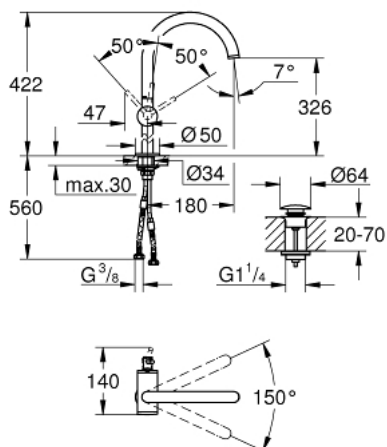

## 32 647 DC3 ATRIO SINGLE-LEVER BASIN MIXER 1/2" XL-SIZE

### PRODUCT DESCRIPTION

- Colour: supersteel
- single hole installation
- for free-standing basins
- GROHE SilkMove 28 mm ceramic cartridge
- with temperature limiter
- GROHE LongLife finish
- GROHE EcoJoy 5.7 l/min laminar mousseur
- swivel tubular C-spout with mousseur
- stop limiter
- push-open waste set 1 1/4"
- flexible connection hoses

### SPARE PARTS, 4月 2017 – now

- 1: Safety ring (Spare part-nr. 4826600M)
- 2: Laminar flow straightener (Spare part-nr. 48408000)
- 3: Sealing washer (Spare part-nr. 0128500M)
- 4: Fitting ring (Spare part-nr. 07419000)
- 5: Cartridge (Spare part-nr. 46963000)
- 6: Shank fastening assembly (Spare part-nr. 48409000)
- 7: Waste set with push-open plug (Spare part-nr. 65807DC0)