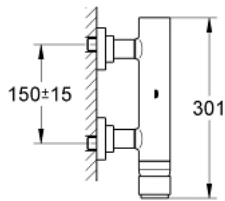

32 650 001 ATRIO SINGLE-LEVER SHOWER MIXER

PRODUCT DESCRIPTION

- Colour: chrome
- wall mounted
- GROHE SilkMove 46 mm ceramic cartridge
- GROHE LongLife finish
- adjustable flow rate limiter
- shower outlet below 1/2" with integrated non return-valve
- covered S-unions
- Protected against backflow

32 650 001 ATRIO SINGLE-LEVER SHOWER MIXER

SPARE PARTS, October 2007 – now

- 1: Lever (Spare part-nr. 46634000)
 - 2: Cartridge (Spare part-nr. 46048000)
 - 3: Non-return valve (Spare part-nr. 08565000)
 - 4: Screw joint (Spare part-nr. 45631000)
 - 5: Temperature limiter (Spare part-nr. 46308000)*
- * Optional accessories