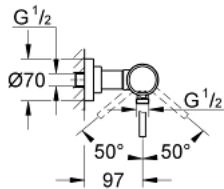

32 650 001 ATRIO SINGLE-LEVER SHOWER MIXER

PRODUCT DESCRIPTION

- Colour: chrome
- wall mounted
- GROHE SilkMove 46 mm ceramic cartridge
- GROHE LongLife finish
- adjustable flow rate limiter
- shower outlet below 1/2" with integrated non return-valve
- covered S-unions
- Protected against backflow

32 650 001 ATRIO SINGLE-LEVER SHOWER MIXER

SPARE PARTS, October 2007 – now

- 1: Lever (Spare part-nr. 46634000)
 - 2: Cartridge (Spare part-nr. 46048000)
 - 3: Non-return valve (Spare part-nr. 08565000)
 - 4: Screw joint (Spare part-nr. 45631000)
 - 5: Temperature limiter (Spare part-nr. 46308000)*
- * Optional accessories