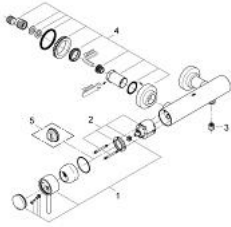

32 650 001 ATRIO SINGLE-LEVER SHOWER MIXER

PRODUCT DESCRIPTION

- Colour: chrome
- wall mounted
- GROHE SilkMove 46 mm ceramic cartridge
- GROHE LongLife finish
- adjustable flow rate limiter
- shower outlet below 1/2" with integrated non return-valve
- covered S-unions
- Protected against backflow

32 650 001 ATRIO SINGLE-LEVER SHOWER MIXER

SPARE PARTS, October 2007 – now

- 1: Lever (Spare part-nr. 46634000)
 - 2: Cartridge (Spare part-nr. 46048000)
 - 3: Non-return valve (Spare part-nr. 08565000)
 - 4: Screw joint (Spare part-nr. 45631000)
 - 5: Temperature limiter (Spare part-nr. 46308000)*
- * Optional accessories