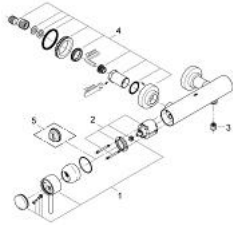

32 650 001 ATRIO SINGLE-LEVER SHOWER MIXER 1/2"

PRODUCT DESCRIPTION

- Colour: chrome
- wall mounted
- GROHE SilkMove 46 mm ceramic cartridge
- GROHE LongLife finish
- adjustable flow rate limiter
- shower bottom outlet 1/2" with integrated non return valve
- covered S-unions
- protected against backflow

32 650 001 ATRIO SINGLE-LEVER SHOWER MIXER 1/2"

SPARE PARTS, 10月 2007 – now

- 1: Lever (Spare part-nr. 46634000)
- 2: Cartridge (Spare part-nr. 46048000)
- 3: Non-return valve (Spare part-nr. 08565000)
- 4: Screw connection (Spare part-nr. 45631000)
- 5: Temperature limiter (Spare part-nr. 46308000)*