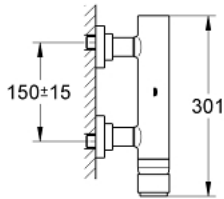

32 650 001 ATRIO SINGLE-LEVER SHOWER MIXER 1/2"

PRODUCT DESCRIPTION

- Colour: chrome
- wall mounted
- GROHE SilkMove 46 mm ceramic cartridge
- GROHE LongLife finish
- adjustable flow rate limiter
- shower bottom outlet 1/2" with integrated non return valve
- covered S-unions
- protected against backflow

32 650 001 ATRIO SINGLE-LEVER SHOWER MIXER 1/2"

SPARE PARTS, 10月 2007 – now

- 1: Lever (Spare part-nr. 46634000)
- 2: Cartridge (Spare part-nr. 46048000)
- 3: Non-return valve (Spare part-nr. 08565000)
- 4: Screw connection (Spare part-nr. 45631000)
- 5: Temperature limiter (Spare part-nr. 46308000)*