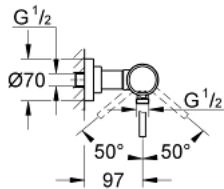

32 650 001 ATRIO SINGLE-LEVER SHOWER MIXER 1/2"

PRODUCT DESCRIPTION

- Colour: chrome
- wall mounted
- GROHE SilkMove 46 mm ceramic cartridge
- GROHE LongLife finish
- adjustable flow rate limiter
- shower bottom outlet 1/2" with integrated non return valve
- covered S-unions
- protected against backflow

32 650 001 ATRIO SINGLE-LEVER SHOWER MIXER 1/2"

SPARE PARTS, 10月 2007 – now

- 1: Lever (Spare part-nr. 46634000)
- 2: Cartridge (Spare part-nr. 46048000)
- 3: Non-return valve (Spare part-nr. 08565000)
- 4: Screw connection (Spare part-nr. 45631000)
- 5: Temperature limiter (Spare part-nr. 46308000)*