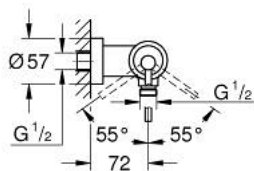

32 650 003 ATRIO SINGLE-LEVER SHOWER MIXER

PRODUCT DESCRIPTION

- Colour: chrome
- wall mounted
- GROHE SilkMove 35 mm ceramic cartridge
- GROHE LongLife finish
- adjustable flow rate limiter
- shower outlet below 1/2" with integrated non return-valve
- covered S-unions
- Protected against backflow

32 650 003 ATRIO SINGLE-LEVER SHOWER MIXER

SPARE PARTS, April 2017 – now

1: Cartridge (Spare part-nr. 46374000)

2: Non-return valve (Spare part-nr. 08565000)

3: Socket spanner (Spare part-nr. 19332000)*

* Optional accessories