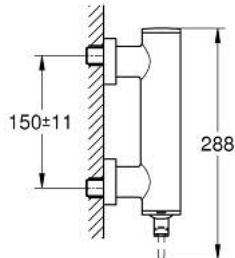

32 650 003 ATRIO SINGLE-LEVER SHOWER MIXER

PRODUCT DESCRIPTION

- Colour: chrome
- wall mounted
- GROHE SilkMove 35 mm ceramic cartridge
- GROHE LongLife finish
- adjustable flow rate limiter
- shower outlet below 1/2" with integrated non return-valve
- covered S-unions
- Protected against backflow

32 650 003 ATRIO SINGLE-LEVER SHOWER MIXER

SPARE PARTS, April 2017 – now

1: Cartridge (Spare part-nr. 46374000)

2: Non-return valve (Spare part-nr. 08565000)

3: Socket spanner (Spare part-nr. 19332000)*

* Optional accessories