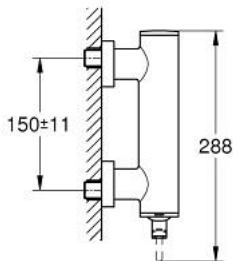

32 650 003 ATRIO SINGLE-LEVER SHOWER MIXER 1/2"

PRODUCT DESCRIPTION

- Colour: chrome
- wall mounted
- GROHE SilkMove 35 mm ceramic cartridge
- GROHE LongLife finish
- adjustable flow rate limiter
- shower bottom outlet 1/2" with integrated non return valve
- covered S-unions
- protected against backflow

32 650 003 ATRIO SINGLE-LEVER SHOWER MIXER 1/2"

SPARE PARTS, 4月 2017 – now

1: Cartridge (Spare part-nr. 46374000)

2: Non-return valve (Spare part-nr. 08565000)

3: Socket spanner (Spare part-nr. 19332000)*