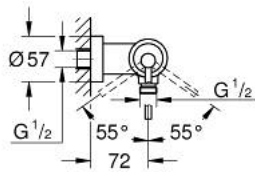

32 650 003 ATRIO SINGLE-LEVER SHOWER MIXER 1/2"

PRODUCT DESCRIPTION

- Colour: chrome
- wall mounted
- GROHE SilkMove 35 mm ceramic cartridge
- GROHE LongLife finish
- adjustable flow rate limiter
- shower bottom outlet 1/2" with integrated non return valve
- covered S-unions
- protected against backflow

32 650 003 ATRIO SINGLE-LEVER SHOWER MIXER 1/2"

SPARE PARTS, 4月 2017 – now

1: Cartridge (Spare part-nr. 46374000)

2: Non-return valve (Spare part-nr. 08565000)

3: Socket spanner (Spare part-nr. 19332000)*