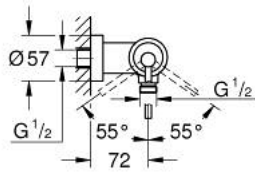

## 32 650 AL3 ATRIO SINGLE-LEVER SHOWER MIXER

### PRODUCT DESCRIPTION

- Colour: brushed hard graphite
- wall mounted
- GROHE SilkMove 35 mm ceramic cartridge
- GROHE LongLife finish
- adjustable flow rate limiter
- shower outlet below 1/2" with integrated non return-valve
- covered S-unions
- Protected against backflow

## 32 650 AL3 ATRIO SINGLE-LEVER SHOWER MIXER

**SPARE PARTS**, April 2017 – now

1: Cartridge (Spare part-nr. 46374000)

2: Non-return valve (Spare part-nr. 08565000)

3: Socket spanner (Spare part-nr. 19332000)\*