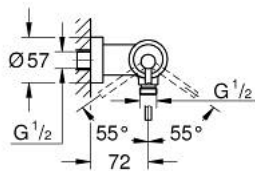

32 650 AL3 ATRIO SINGLE-LEVER SHOWER MIXER 1/2"

PRODUCT DESCRIPTION

- Colour: brushed hard graphite
- wall mounted
- GROHE SilkMove 35 mm ceramic cartridge
- GROHE LongLife finish
- adjustable flow rate limiter
- shower bottom outlet 1/2" with integrated non return valve
- covered S-unions
- protected against backflow

32 650 AL3 ATRIO SINGLE-LEVER SHOWER MIXER 1/2"

SPARE PARTS, 4月 2017 – now

1: Cartridge (Spare part-nr. 46374000)

2: Non-return valve (Spare part-nr. 08565000)

3: Socket spanner (Spare part-nr. 19332000)*