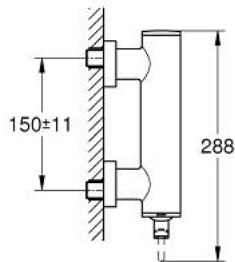

32 650 AL3 ATRIO SINGLE-LEVER SHOWER MIXER 1/2"

PRODUCT DESCRIPTION

- Colour: brushed hard graphite
- wall mounted
- GROHE SilkMove 35 mm ceramic cartridge
- GROHE LongLife finish
- adjustable flow rate limiter
- shower bottom outlet 1/2" with integrated non return valve
- covered S-unions
- protected against backflow

32 650 AL3 ATRIO SINGLE-LEVER SHOWER MIXER 1/2"

SPARE PARTS, 4月 2017 – now

1: Cartridge (Spare part-nr. 46374000)

2: Non-return valve (Spare part-nr. 08565000)

3: Socket spanner (Spare part-nr. 19332000)*