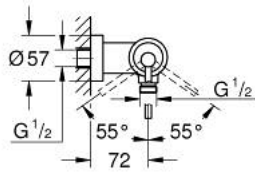

## 32 650 DC3 ATRIO SINGLE-LEVER SHOWER MIXER

### PRODUCT DESCRIPTION

- Colour: Supersteel
- wall mounted
- GROHE SilkMove 35 mm ceramic cartridge
- GROHE LongLife finish
- adjustable flow rate limiter
- shower outlet below 1/2" with integrated non return-valve
- covered S-unions
- Protected against backflow

## 32 650 DC3 **ATRIO SINGLE-LEVER SHOWER MIXER**

**SPARE PARTS**, April 2017 – now

1: Cartridge (Spare part-nr. 46374000)

2: Non-return valve (Spare part-nr. 08565000)

3: Socket spanner (Spare part-nr. 19332000)\*