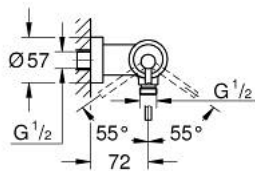

## 32 650 DC3 ATRIO SINGLE-LEVER SHOWER MIXER 1/2"

### PRODUCT DESCRIPTION

- Colour: supersteel
- wall mounted
- GROHE SilkMove 35 mm ceramic cartridge
- GROHE LongLife finish
- adjustable flow rate limiter
- shower bottom outlet 1/2" with integrated non return valve
- covered S-unions
- protected against backflow

## 32 650 DC3 ATRIO SINGLE-LEVER SHOWER MIXER 1/2"

**SPARE PARTS**, 4月 2017 – now

1: Cartridge (Spare part-nr. 46374000)

2: Non-return valve (Spare part-nr. 08565000)

3: Socket spanner (Spare part-nr. 19332000)\*