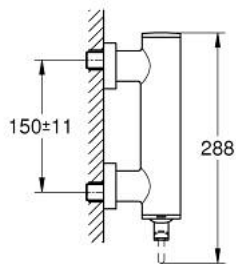

## 32 650 DC3 ATRIO SINGLE-LEVER SHOWER MIXER 1/2"

### PRODUCT DESCRIPTION

- Colour: supersteel
- wall mounted
- GROHE SilkMove 35 mm ceramic cartridge
- GROHE LongLife finish
- adjustable flow rate limiter
- shower bottom outlet 1/2" with integrated non return valve
- covered S-unions
- protected against backflow

## 32 650 DC3 ATRIO SINGLE-LEVER SHOWER MIXER 1/2"

**SPARE PARTS**, 4月 2017 – now

1: Cartridge (Spare part-nr. 46374000)

2: Non-return valve (Spare part-nr. 08565000)

3: Socket spanner (Spare part-nr. 19332000)\*