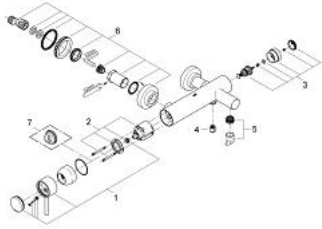

## 32 652 001 ATRIO SINGLE-LEVER BATH/SHOWER MIXER

### PRODUCT DESCRIPTION

- Colour: chrome
- wall mounted
- GROHE SilkMove 46 mm ceramic cartridge
- GROHE LongLife finish
- adjustable flow rate limiter
- automatic diverter: bath/shower
- cast spout
- mousseur
- shower outlet below 1/2" with integrated non return-valve
- covered S-unions
- Protected against backflow

### SPARE PARTS, October 2007 – now

- 1: Lever (Spare part-nr. 46634000)
- 2: Cartridge (Spare part-nr. 46048000)
- 3: Diverter (Spare part-nr. 46523000)
- 4: Non-return valve (Spare part-nr. 08565000)
- 5: Mousseur (Spare part-nr. 13926000)
- 6: Screw joint (Spare part-nr. 45631000)
- 7: Temperature limiter (Spare part-nr. 46308000)\*