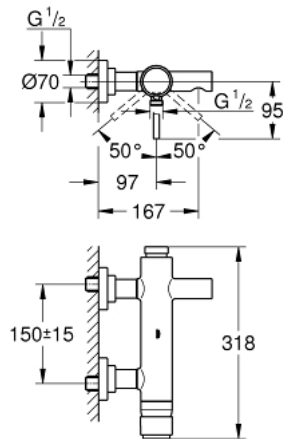

## 32 652 001 ATRIO SINGLE-LEVER BATH/SHOWER MIXER

### PRODUCT DESCRIPTION

- Colour: chrome
- wall mounted
- GROHE SilkMove 46 mm ceramic cartridge
- GROHE LongLife finish
- adjustable flow rate limiter
- automatic diverter: bath/shower
- cast spout
- mousseur
- shower outlet below 1/2" with integrated non return-valve
- covered S-unions
- Protected against backflow

### SPARE PARTS, October 2007 – now

- 1: Lever (Spare part-nr. 46634000)
- 2: Cartridge (Spare part-nr. 46048000)
- 3: Diverter (Spare part-nr. 46523000)
- 4: Non-return valve (Spare part-nr. 08565000)
- 5: Mousseur (Spare part-nr. 13926000)
- 6: Screw joint (Spare part-nr. 45631000)
- 7: Temperature limiter (Spare part-nr. 46308000)\*