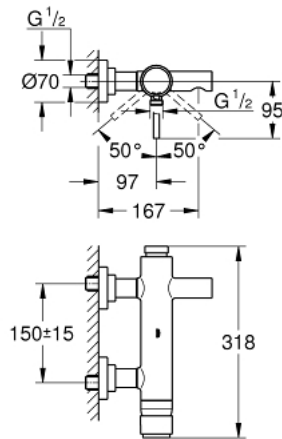

32 652 001 ATRIO SINGLE-LEVER BATH MIXER 1/2"

PRODUCT DESCRIPTION

- Colour: chrome
- wall mounted
- GROHE SilkMove 46 mm ceramic cartridge
- GROHE LongLife finish
- adjustable flow rate limiter
- automatic diverter: bath/shower
- cast spout
- mousseur
- shower bottom outlet 1/2" with integrated non return valve
- covered S-unions
- protected against backflow

32 652 001 ATRIO SINGLE-LEVER BATH MIXER 1/2"

SPARE PARTS, 10月 2007 – now

- 1: Lever (Spare part-nr. 46634000)
- 2: Cartridge (Spare part-nr. 46048000)
- 3: Diverter (Spare part-nr. 46523000)
- 4: Non-return valve (Spare part-nr. 08565000)
- 5: Mousseur (Spare part-nr. 13926000)
- 6: Screw connection (Spare part-nr. 45631000)
- 7: Temperature limiter (Spare part-nr. 46308000)*