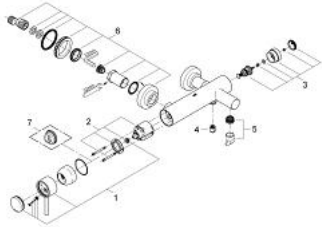

32 652 001 ATRIO SINGLE-LEVER BATH MIXER 1/2"

PRODUCT DESCRIPTION

- Colour: chrome
- wall mounted
- GROHE SilkMove 46 mm ceramic cartridge
- GROHE LongLife finish
- adjustable flow rate limiter
- automatic diverter: bath/shower
- cast spout
- mousseur
- shower bottom outlet 1/2" with integrated non return valve
- covered S-unions
- protected against backflow

32 652 001 ATRIO SINGLE-LEVER BATH MIXER 1/2"

SPARE PARTS, 10月 2007 – now

- 1: Lever (Spare part-nr. 46634000)
- 2: Cartridge (Spare part-nr. 46048000)
- 3: Diverter (Spare part-nr. 46523000)
- 4: Non-return valve (Spare part-nr. 08565000)
- 5: Mousseur (Spare part-nr. 13926000)
- 6: Screw connection (Spare part-nr. 45631000)
- 7: Temperature limiter (Spare part-nr. 46308000)*