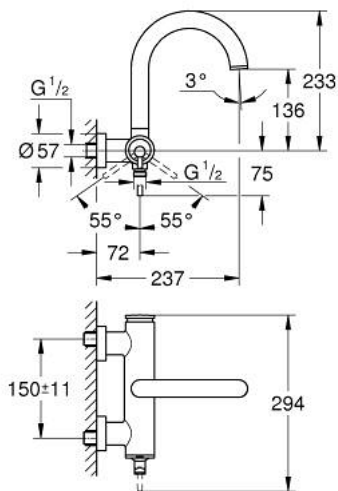

32 652 003 ATRIO SINGLE-LEVER BATH MIXER 1/2"

PRODUCT DESCRIPTION

- Colour: chrome
- wall mounted
- GROHE SilkMove 35 mm ceramic cartridge
- GROHE LongLife finish
- adjustable flow rate limiter
- automatic diverter: bath/shower
- cast spout
- mousseur
- shower bottom outlet 1/2" with integrated non return valve
- covered S-unions
- protected against backflow

32 652 003 ATRIO SINGLE-LEVER BATH MIXER 1/2"

SPARE PARTS, 4月 2017 – now

- 1: Cartridge (Spare part-nr. 46374000)
 - 2: Diverter (Spare part-nr. 48405000)
 - 3: Non-return valve (Spare part-nr. 08565000)
 - 4: Mousseur (Spare part-nr. 13926000)
 - 5: Socket spanner (Spare part-nr. 19332000)*
- * Optional accessories