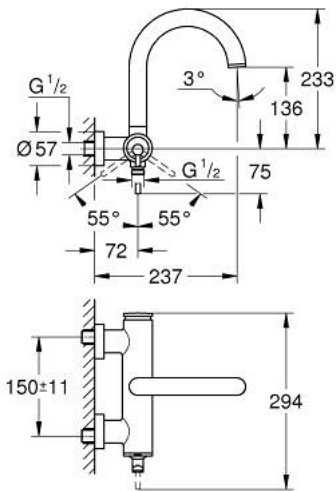

32 652 AL3 ATRIO SINGLE-LEVER BATH MIXER 1/2"

PRODUCT DESCRIPTION

- Colour: brushed hard graphite
- GROHE LongLife finish

32 652 AL3 ATRIO SINGLE-LEVER BATH MIXER 1/2"

SPARE PARTS, 4月 2017 – now

1: Cartridge (Spare part-nr. 46374000)

2: Diverter (Spare part-nr. 48405AL0)

3: Non-return valve (Spare part-nr. 08565000)

4: Mousseur (Spare part-nr. 13926000)

5: Socket spanner (Spare part-nr. 19332000)*

* Optional accessories