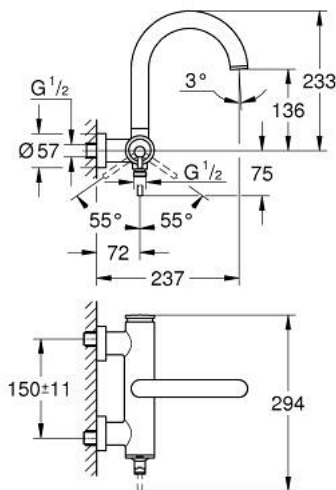

## 32 652 DC3 ATRIO SINGLE-LEVER BATH/SHOWER MIXER

### PRODUCT DESCRIPTION

- Colour: Supersteel
- wall mounted
- GROHE SilkMove 35 mm ceramic cartridge
- GROHE LongLife finish
- adjustable flow rate limiter
- automatic diverter: bath/shower
- cast spout
- mousseur
- shower outlet below 1/2" with integrated non return-valve
- covered S-unions
- Protected against backflow

## 32 652 DC3 ATRIO SINGLE-LEVER BATH/SHOWER MIXER

**SPARE PARTS**, April 2017 – now

1: Cartridge (Spare part-nr. 46374000)

2: Diverter (Spare part-nr. 48405DC0)

3: Non-return valve (Spare part-nr. 08565000)

4: Mousseur (Spare part-nr. 13926000)

5: Socket spanner (Spare part-nr. 19332000)\*

\* Optional accessories