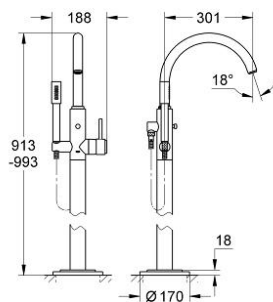

32 653 001 ATRIO SINGLE-LEVER BATH MIXER 1/2" FLOOR MOUNTED

PRODUCT DESCRIPTION

- Colour: chrome
- without floor installation plate
- GROHE LongLife finish
- GROHE SilkMove 46 mm ceramic cartridge
- adjustable flow rate limiter
- swivelling tubular spout with Mousseur and stop limiter
- automatic diverter: bath/shower
- integrated non-return valve in shower outlet 1/2"
- with shower holder
- handshower 28 034 000
- shower hose 1500 mm
- Protected against backflow
- for use with:
- 45 991 000

32 653 001 ATRIO SINGLE-LEVER BATH MIXER 1/2" FLOOR MOUNTED

SPARE PARTS, October 2007 – now

- 1: Sistra (Spare part-nr. 13907000)
- 2: Safety washer (Spare part-nr. 6417500M)
- 3: Lever (Spare part-nr. 46634000)
- 4: Shield (Spare part-nr. 46242000)
- 5: Cartridge (Spare part-nr. 46048000)
- 6: Diverter knob (Spare part-nr. 64989000)
- 7: Diverter (Spare part-nr. 65655000)
- 8: Thread pin (Spare part-nr. 46639000)
- 9: Non-return valve (Spare part-nr. 08565000)
- 10: Dirt strainer (Spare part-nr. 0700200M)
- 11: Temperature limiter (Spare part-nr. 46308000)*