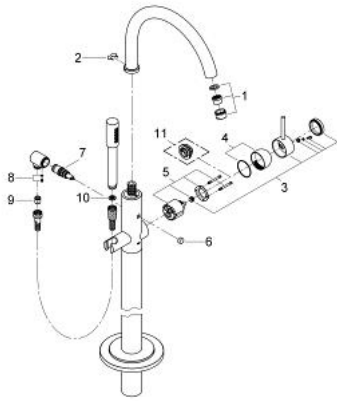

32 653 001 ATRIO SINGLE-LEVER BATH MIXER 1/2" FLOOR MOUNTED

PRODUCT DESCRIPTION

- Colour: chrome
- without floor installation plate
- GROHE LongLife finish
- GROHE SilkMove 46 mm ceramic cartridge
- adjustable flow rate limiter
- swivelling tubular spout with Mousseur and stop limiter
- automatic diverter: bath/shower
- integrated non-return valve in shower outlet 1/2"
- with shower holder
- handshower 28 034 000
- shower hose 1500 mm
- Protected against backflow
- for use with:
- 45 991 000

32 653 001 ATRIO SINGLE-LEVER BATH MIXER 1/2" FLOOR MOUNTED

SPARE PARTS, October 2007 – now

- 1: Sistra (Spare part-nr. 13907000)
- 2: Safety washer (Spare part-nr. 6417500M)
- 3: Lever (Spare part-nr. 46634000)
- 4: Shield (Spare part-nr. 46242000)
- 5: Cartridge (Spare part-nr. 46048000)
- 6: Diverter knob (Spare part-nr. 64989000)
- 7: Diverter (Spare part-nr. 65655000)
- 8: Thread pin (Spare part-nr. 46639000)
- 9: Non-return valve (Spare part-nr. 08565000)
- 10: Dirt strainer (Spare part-nr. 0700200M)
- 11: Temperature limiter (Spare part-nr. 46308000)*