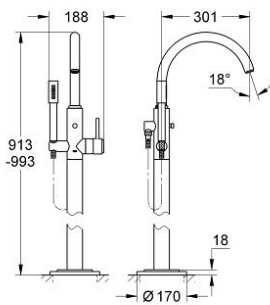

32 653 001 ATRIO SINGLE-LEVER BATH MIXER 1/2" FLOOR MOUNTED

PRODUCT DESCRIPTION

- Colour: chrome
- without rough-in set (sold separately)
- GROHE LongLife finish
- GROHE SilkMove 46 mm ceramic cartridge
- adjustable flow rate limiter
- swivel tubular spout with mousseur and stop limiter
- diverter bath/shower
- integrated non-return valve in the shower outlet 1/2"
- with shower holder
- Sena hand shower (28 034)
- shower hose 1500 mm
- protected against backflow
- for use with:
- 45 991

32 653 001 ATRIO SINGLE-LEVER BATH MIXER 1/2" FLOOR MOUNTED

SPARE PARTS, 10月 2007 – now

- 1: Sistra (Spare part-nr. 13907000)
- 2: Safety disc (Spare part-nr. 6417500M)
- 3: Lever (Spare part-nr. 46634000)
- 4: Cap (Spare part-nr. 46242000)
- 5: Cartridge (Spare part-nr. 46048000)
- 6: Diverter knob (Spare part-nr. 64989000)
- 7: Diverter (Spare part-nr. 65655000)
- 8: Thread pin (Spare part-nr. 46639000)
- 9: Non-return valve (Spare part-nr. 08565000)
- 10: Dirt strainer (Spare part-nr. 0700200M)
- 11: Temperature limiter (Spare part-nr. 46308000)*