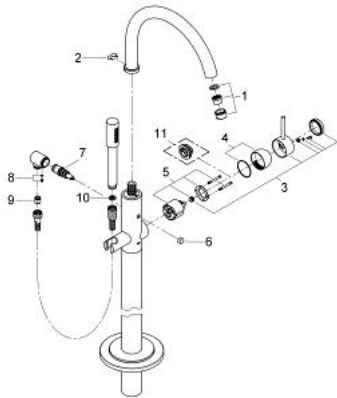

32 653 001 ATRIO SINGLE-LEVER BATH MIXER 1/2" FLOOR MOUNTED

PRODUCT DESCRIPTION

- Colour: chrome
- without rough-in set (sold separately)
- GROHE LongLife finish
- GROHE SilkMove 46 mm ceramic cartridge
- adjustable flow rate limiter
- swivel tubular spout with mousseur and stop limiter
- diverter bath/shower
- integrated non-return valve in the shower outlet 1/2"
- with shower holder
- Sena hand shower (28 034)
- shower hose 1500 mm
- protected against backflow
- for use with:
- 45 991

32 653 001 ATRIO SINGLE-LEVER BATH MIXER 1/2" FLOOR MOUNTED

SPARE PARTS, 10月 2007 – now

- 1: Sistra (Spare part-nr. 13907000)
- 2: Safety disc (Spare part-nr. 6417500M)
- 3: Lever (Spare part-nr. 46634000)
- 4: Cap (Spare part-nr. 46242000)
- 5: Cartridge (Spare part-nr. 46048000)
- 6: Diverter knob (Spare part-nr. 64989000)
- 7: Diverter (Spare part-nr. 65655000)
- 8: Thread pin (Spare part-nr. 46639000)
- 9: Non-return valve (Spare part-nr. 08565000)
- 10: Dirt strainer (Spare part-nr. 0700200M)
- 11: Temperature limiter (Spare part-nr. 46308000)*