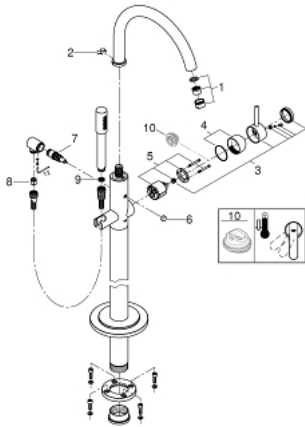

32 653 002 ATRIO SINGLE-LEVER BATH MIXER 1/2" FLOOR MOUNTED

PRODUCT DESCRIPTION

- Colour: chrome
- without floor installation plate
- GROHE LongLife finish
- GROHE SilkMove 46 mm ceramic cartridge
- adjustable flow rate limiter
- automatic diverter: bath/shower
- swivelling tubular spout with Mousseur and stop limiter
- integrated non-return valve in shower outlet 1/2"
- with shower holder
- handshower 28 034 000
- shower hose 1500 mm
- Protected against backflow
- for use with rough-in set 45 984
- replaces 32 653 001
- minimum pressure 1,0 bar

32 653 002 ATRIO SINGLE-LEVER BATH MIXER 1/2" FLOOR MOUNTED

SPARE PARTS, June 2016 – now

- 1: Sistra (Spare part-nr. 13907000)
- 2: Safety washer (Spare part-nr. 6417500M)
- 3: Lever (Spare part-nr. 46634000)
- 4: Shield (Spare part-nr. 46242000)
- 5: Cartridge (Spare part-nr. 46048000)
- 6: Diverter knob (Spare part-nr. 64989000)
- 7: Diverter (Spare part-nr. 65655000)
- 8: Non-return valve (Spare part-nr. 08565000)
- 9: Dirt strainer (Spare part-nr. 0700200M)
- 10: Temperature limiter (Spare part-nr. 46308000)*