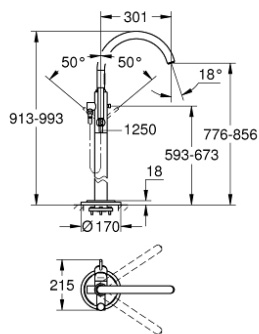

32 653 002 ATRIO SINGLE-LEVER BATH MIXER 1/2" FLOOR MOUNTED

PRODUCT DESCRIPTION

- Colour: chrome
- without floor installation plate
- GROHE LongLife finish
- GROHE SilkMove 46 mm ceramic cartridge
- adjustable flow rate limiter
- automatic diverter: bath/shower
- swivelling tubular spout with Mousseur and stop limiter
- integrated non-return valve in shower outlet 1/2"
- with shower holder
- handshower 28 034 000
- shower hose 1500 mm
- Protected against backflow
- for use with rough-in set 45 984
- replaces 32 653 001
- minimum pressure 1,0 bar

32 653 002 ATRIO SINGLE-LEVER BATH MIXER 1/2" FLOOR MOUNTED

SPARE PARTS, June 2016 – now

- 1: Sistra (Spare part-nr. 13907000)
- 2: Safety washer (Spare part-nr. 6417500M)
- 3: Lever (Spare part-nr. 46634000)
- 4: Shield (Spare part-nr. 46242000)
- 5: Cartridge (Spare part-nr. 46048000)
- 6: Diverter knob (Spare part-nr. 64989000)
- 7: Diverter (Spare part-nr. 65655000)
- 8: Non-return valve (Spare part-nr. 08565000)
- 9: Dirt strainer (Spare part-nr. 0700200M)
- 10: Temperature limiter (Spare part-nr. 46308000)*