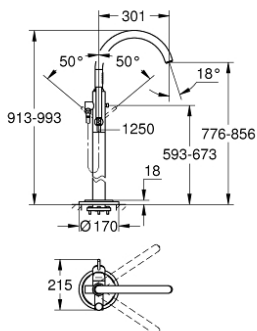

32 653 002 ATRIO SINGLE-LEVER BATH MIXER 1/2" FLOOR MOUNTED

PRODUCT DESCRIPTION

- Colour: chrome
- without rough-in set (sold separately)
- GROHE LongLife finish
- GROHE SilkMove 46 mm ceramic cartridge
- adjustable flow rate limiter
- diverter bath/shower
- swivel tubular spout with mousseur and stop limiter
- integrated non-return valve in the shower outlet 1/2"
- with shower holder
- Sena hand shower (28 034)
- shower hose 1500 mm
- protected against backflow
- for use with rough-in set 45 984
- replaces 32 653 001
- min. recommended pressure 1.0 bar

32 653 002 ATRIO SINGLE-LEVER BATH MIXER 1/2" FLOOR MOUNTED

SPARE PARTS, 6月 2016 – now

- 1: Sistra (Spare part-nr. 13907000)
 - 2: Safety disc (Spare part-nr. 6417500M)
 - 3: Lever (Spare part-nr. 46634000)
 - 4: Cap (Spare part-nr. 46242000)
 - 5: Cartridge (Spare part-nr. 46048000)
 - 6: Diverter knob (Spare part-nr. 64989000)
 - 7: Diverter (Spare part-nr. 65655000)
 - 8: Non-return valve (Spare part-nr. 08565000)
 - 9: Dirt strainer (Spare part-nr. 0700200M)
 - 10: Temperature limiter (Spare part-nr. 46308000)*
- * Optional accessories