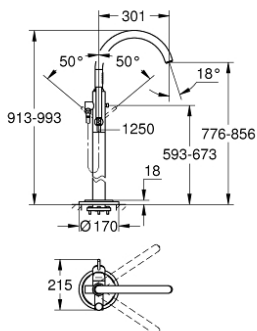

32 653 002 ATRIO SINGLE-LEVER BATH MIXER 1/2" FLOOR MOUNTED

PRODUCT DESCRIPTION

- Colour: chrome
- without rough-in set (sold separately)
- GROHE LongLife finish
- GROHE SilkMove 46 mm ceramic cartridge
- adjustable flow rate limiter
- diverter bath/shower
- swivel tubular spout with mousseur and stop limiter
- integrated non-return valve in the shower outlet 1/2"
- with shower holder
- Sena hand shower (28 034)
- shower hose 1500 mm
- protected against backflow
- for use with rough-in set 45 984
- min. recommended pressure 1.0 bar

32 653 002 ATRIO SINGLE-LEVER BATH MIXER 1/2" FLOOR MOUNTED

SPARE PARTS, 6月 2016 – now

- 1: Sistra (Spare part-nr. 13907000)
 - 2: Safety disc (Spare part-nr. 6417500M)
 - 3: Lever (Spare part-nr. 46634000)
 - 4: Cap (Spare part-nr. 46242000)
 - 5: Cartridge (Spare part-nr. 46048000)
 - 6: Diverter knob (Spare part-nr. 64989000)
 - 7: Diverter (Spare part-nr. 65655000)
 - 8: Non-return valve (Spare part-nr. 08565000)
 - 9: Dirt strainer (Spare part-nr. 0700200M)
 - 10: Temperature limiter (Spare part-nr. 46308000)*
- * Optional accessories