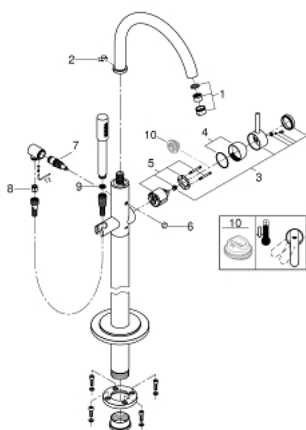

32 653 002 ATRIO SINGLE-LEVER BATH MIXER 1/2" FLOOR MOUNTED

PRODUCT DESCRIPTION

- Colour: chrome
- without rough-in set (sold separately)
- GROHE LongLife finish
- GROHE SilkMove 46 mm ceramic cartridge
- adjustable flow rate limiter
- diverter bath/shower
- swivel tubular spout with mousseur and stop limiter
- integrated non-return valve in the shower outlet 1/2"
- with shower holder
- Sena hand shower (28 034)
- shower hose 1500 mm
- protected against backflow
- for use with rough-in set 45 984
- replaces 32 653 001
- min. recommended pressure 1.0 bar

32 653 002 ATRIO SINGLE-LEVER BATH MIXER 1/2" FLOOR MOUNTED

SPARE PARTS, 6月 2016 – now

- 1: Sistra (Spare part-nr. 13907000)
 - 2: Safety disc (Spare part-nr. 6417500M)
 - 3: Lever (Spare part-nr. 46634000)
 - 4: Cap (Spare part-nr. 46242000)
 - 5: Cartridge (Spare part-nr. 46048000)
 - 6: Diverter knob (Spare part-nr. 64989000)
 - 7: Diverter (Spare part-nr. 65655000)
 - 8: Non-return valve (Spare part-nr. 08565000)
 - 9: Dirt strainer (Spare part-nr. 0700200M)
 - 10: Temperature limiter (Spare part-nr. 46308000)*
- * Optional accessories