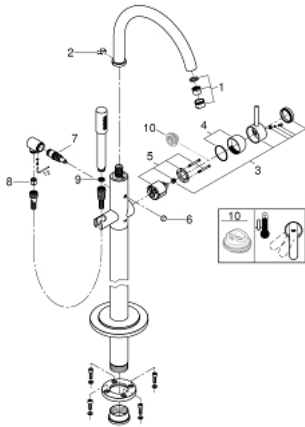

32 653 002 ATRIO SINGLE-LEVER BATH MIXER 1/2" FLOOR MOUNTED

PRODUCT DESCRIPTION

- Colour: chrome
- without rough-in set (sold separately)
- GROHE LongLife finish
- GROHE SilkMove 46 mm ceramic cartridge
- adjustable flow rate limiter
- diverter bath/shower
- swivel tubular spout with mousseur and stop limiter
- integrated non-return valve in the shower outlet 1/2"
- with shower holder
- Sena hand shower (28 034)
- shower hose 1500 mm
- protected against backflow
- for use with rough-in set 45 984
- min. recommended pressure 1.0 bar

32 653 002 ATRIO SINGLE-LEVER BATH MIXER 1/2" FLOOR MOUNTED

SPARE PARTS, 6月 2016 – now

- 1: Sistra (Spare part-nr. 13907000)
 - 2: Safety disc (Spare part-nr. 6417500M)
 - 3: Lever (Spare part-nr. 46634000)
 - 4: Cap (Spare part-nr. 46242000)
 - 5: Cartridge (Spare part-nr. 46048000)
 - 6: Diverter knob (Spare part-nr. 64989000)
 - 7: Diverter (Spare part-nr. 65655000)
 - 8: Non-return valve (Spare part-nr. 08565000)
 - 9: Dirt strainer (Spare part-nr. 0700200M)
 - 10: Temperature limiter (Spare part-nr. 46308000)*
- * Optional accessories