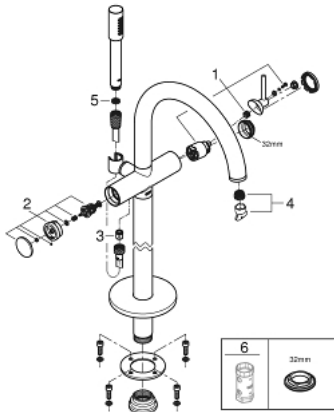

32 653 003 ATRIO SINGLE-LEVER BATH MIXER FLOOR MOUNTED

PRODUCT DESCRIPTION

- Colour: chrome
- for use with rough-in set 45 984
- without rough-in set (sold separately)
- GROHE SilkMove 35 mm ceramic cartridge
- with temperature limiter
- GROHE LongLife finish
- automatic diverter: bath/shower
- spout with mousseur
- projection 301 mm
- integrated non-return valve in the shower outlet 1/2"
- with shower holder
- hand shower Rainshower Aqua Stick (26 465)
- Silverflex shower hose 1250 mm
- protected against backflow
- min. recommended pressure 1.0 bar

32 653 003 ATRIO SINGLE-LEVER BATH MIXER FLOOR MOUNTED

SPARE PARTS, 4月 2017 – now

- 1: Cartridge (Spare part-nr. 46374000)
 - 2: Diverter (Spare part-nr. 48405000)
 - 3: Non-return valve (Spare part-nr. 08565000)
 - 4: Mousseur (Spare part-nr. 13926000)
 - 5: Dirt strainer (Spare part-nr. 0700200M)
 - 6: Socket spanner (Spare part-nr. 19332000)*
- * Optional accessories