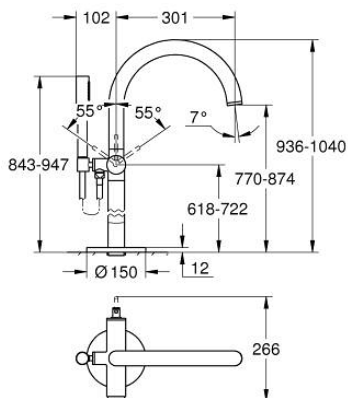

32 653 003 ATRIO SINGLE-LEVER BATH MIXER FLOOR MOUNTED

PRODUCT DESCRIPTION

- Colour: chrome
- for use with rough-in set 45 984
- without rough-in set (sold separately)
- GROHE SilkMove 35 mm ceramic cartridge
- with temperature limiter
- GROHE LongLife finish
- automatic diverter: bath/shower
- spout with mousseur
- projection 301 mm
- integrated non-return valve in the shower outlet 1/2"
- with shower holder
- hand shower Rainshower Aqua Stick (26 465)
- Silverflex shower hose 1250 mm
- protected against backflow
- min. recommended pressure 1.0 bar

32 653 003 ATRIO SINGLE-LEVER BATH MIXER FLOOR MOUNTED

SPARE PARTS, 4月 2017 – now

- 1: Cartridge (Spare part-nr. 46374000)
 - 2: Diverter (Spare part-nr. 48405000)
 - 3: Non-return valve (Spare part-nr. 08565000)
 - 4: Mousseur (Spare part-nr. 13926000)
 - 5: Dirt strainer (Spare part-nr. 0700200M)
 - 6: Socket spanner (Spare part-nr. 19332000)*
- * Optional accessories