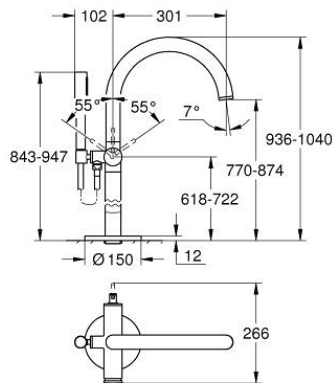

## 32 653 DC3 ATRIO SINGLE-LEVER BATH MIXER FLOOR MOUNTED

### PRODUCT DESCRIPTION

- Colour: Supersteel
- for use with rough-in set 45 984
- without floor installation plate
- GROHE SilkMove 35 mm ceramic cartridge
- with temperature limiter
- GROHE LongLife finish
- automatic diverter: bath/shower
- spout with mousseur
- projection 301 mm
- integrated non-return valve in shower outlet 1/2"
- with shower holder
- hand shower Rainshower Aqua Stick (26 465)
- Silverflex shower hose 1250 mm
- Protected against backflow
- minimum pressure 1,0 bar

### SPARE PARTS, April 2017 – now

- 1: Cartridge (Spare part-nr. 46374000)
- 2: Diverter (Spare part-nr. 48405DC0)
- 3: Non-return valve (Spare part-nr. 08565000)
- 4: Mousseur (Spare part-nr. 13926000)
- 5: Dirt strainer (Spare part-nr. 0700200M)
- 6: Socket spanner (Spare part-nr. 19332000)\*