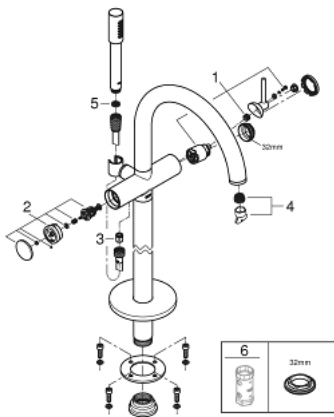

## 32 653 DC3 ATRIO SINGLE-LEVER BATH MIXER FLOOR MOUNTED

### PRODUCT DESCRIPTION

- Colour: Supersteel
- for use with rough-in set 45 984
- without floor installation plate
- GROHE SilkMove 35 mm ceramic cartridge
- with temperature limiter
- GROHE LongLife finish
- automatic diverter: bath/shower
- spout with mousseur
- projection 301 mm
- integrated non-return valve in shower outlet 1/2"
- with shower holder
- hand shower Rainshower Aqua Stick (26 465)
- Silverflex shower hose 1250 mm
- Protected against backflow
- minimum pressure 1,0 bar

### SPARE PARTS, April 2017 – now

- 1: Cartridge (Spare part-nr. 46374000)
- 2: Diverter (Spare part-nr. 48405DC0)
- 3: Non-return valve (Spare part-nr. 08565000)
- 4: Mousseur (Spare part-nr. 13926000)
- 5: Dirt strainer (Spare part-nr. 0700200M)
- 6: Socket spanner (Spare part-nr. 19332000)\*