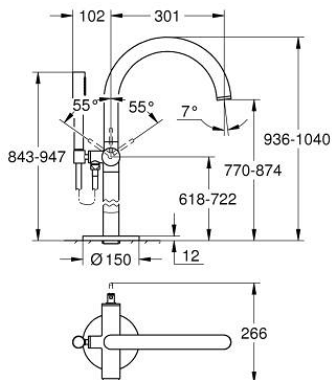

32 653 DC3 ATRIO SINGLE-LEVER BATH MIXER FLOOR MOUNTED

PRODUCT DESCRIPTION

- Colour: supersteel
- for use with rough-in set 45 984
- without rough-in set (sold separately)
- GROHE SilkMove 35 mm ceramic cartridge
- with temperature limiter
- GROHE LongLife finish
- automatic diverter: bath/shower
- spout with mousseur
- projection 301 mm
- integrated non-return valve in the shower outlet 1/2"
- with shower holder
- hand shower Rainshower Aqua Stick (26 465)
- Silverflex shower hose 1250 mm
- protected against backflow
- min. recommended pressure 1.0 bar

32 653 DC3 ATRIO SINGLE-LEVER BATH MIXER FLOOR MOUNTED

SPARE PARTS, 4月 2017 – now

- 1: Cartridge (Spare part-nr. 46374000)
- 2: Diverter (Spare part-nr. 48405DC0)
- 3: Non-return valve (Spare part-nr. 08565000)
- 4: Mousseur (Spare part-nr. 13926000)
- 5: Dirt strainer (Spare part-nr. 0700200M)
- 6: Socket spanner (Spare part-nr. 19332000)*