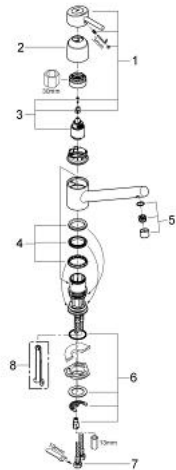

32 659 000 **CONCETTO SINGLE-LEVER SINK MIXER 1/2"**

PRODUCT DESCRIPTION

- Colour: chrome
- low spout
- single hole installation
- GROHE SilkMove 35 mm ceramic cartridge
- GROHE LongLife finish
- adjustable flow rate limiter
- swivelling cast spout
- swivel area 140°
- mousseur
- flexible connection hoses
- covered lever fixing
- rapid-installation-system

32 659 000 **CONCETTO SINGLE-LEVER SINK MIXER 1/2"**

SPARE PARTS, September 2007 – now

1: Lever (Spare part-nr. 46640000)

2: Shield (Spare part-nr. 46601000)

3: Cartridge (Spare part-nr. 46374000)

4: Repl. kit f. seal (Spare part-nr. 46429SA0)

5: Mousseur (Spare part-nr. 06574000)

6: Shank mounting kit (Spare part-nr. 46249000)

7: Flexible connection hose, 470 (Spare part-nr. 45484000)

8: Disassembling key

(for Relexa Plus, Relexa Cosmopolitan face plate) (Spare part-nr. 19132000)*