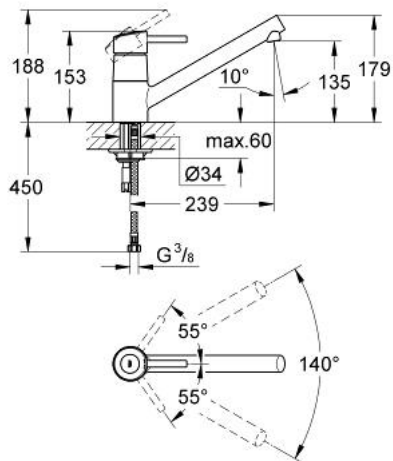

32 659 000 **CONCETTO SINGLE-LEVER SINK MIXER 1/2"**

PRODUCT DESCRIPTION

- Colour: chrome
- low spout
- single hole installation
- GROHE SilkMove 35 mm ceramic cartridge
- GROHE LongLife finish
- adjustable flow rate limiter
- swivelling cast spout
- swivel area 140°
- mousseur
- flexible connection hoses
- covered lever fixing
- rapid-installation-system

32 659 000 **CONCETTO SINGLE-LEVER SINK MIXER 1/2"**

SPARE PARTS, September 2007 – now

1: Lever (Spare part-nr. 46640000)

2: Shield (Spare part-nr. 46601000)

3: Cartridge (Spare part-nr. 46374000)

4: Repl. kit f. seal (Spare part-nr. 46429SA0)

5: Mousseur (Spare part-nr. 06574000)

6: Shank mounting kit (Spare part-nr. 46249000)

7: Flexible connection hose, 470 (Spare part-nr. 45484000)

8: Disassembling key

(for Relexa Plus, Relexa Cosmopolitan face plate) (Spare part-nr. 19132000)*