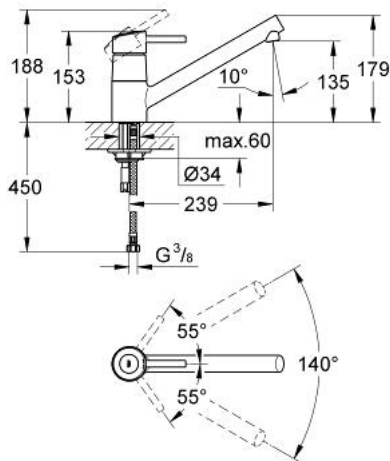

32 659 000 **CONCETTO SINGLE-LEVER SINK MIXER 1/2"**

PRODUCT DESCRIPTION

- Colour: chrome
- low spout
- single hole installation
- GROHE SilkMove 35 mm ceramic cartridge
- GROHE LongLife finish
- adjustable flow rate limiter
- swivel cast spout
- swivel area 140°
- mousseur
- flexible connection hoses
- covered lever fixing
- rapid installation system

32 659 000 **CONCETTO SINGLE-LEVER SINK MIXER 1/2"**

SPARE PARTS, 9月 2007 – now

- 1: Lever (Spare part-nr. 46640000)
 - 2: Cap (Spare part-nr. 46601000)
 - 3: Cartridge (Spare part-nr. 46374000)
 - 4: Seal kit (Spare part-nr. 46429SA0)
 - 5: Mousseur (Spare part-nr. 06574000)
 - 6: Shank mounting kit (Spare part-nr. 46249000)
 - 7: Flexible connection hose, 470 (Spare part-nr. 45484000)
 - 8: Disassembling key (Spare part-nr. 19132000)*
- * Optional accessories