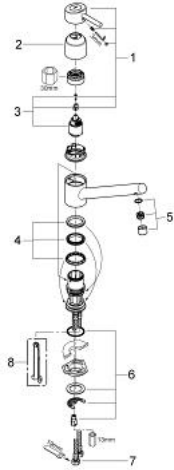

32 659 000 **CONCETTO SINGLE-LEVER SINK MIXER 1/2"**

PRODUCT DESCRIPTION

- Colour: chrome
- low spout
- single hole installation
- GROHE SilkMove 35 mm ceramic cartridge
- GROHE LongLife finish
- adjustable flow rate limiter
- swivel cast spout
- swivel area 140°
- mousseur
- flexible connection hoses
- covered lever fixing
- rapid installation system

32 659 000 **CONCETTO SINGLE-LEVER SINK MIXER 1/2"**

SPARE PARTS, 9月 2007 – now

- 1: Lever (Spare part-nr. 46640000)
 - 2: Cap (Spare part-nr. 46601000)
 - 3: Cartridge (Spare part-nr. 46374000)
 - 4: Seal kit (Spare part-nr. 46429SA0)
 - 5: Mousseur (Spare part-nr. 06574000)
 - 6: Shank mounting kit (Spare part-nr. 46249000)
 - 7: Flexible connection hose, 470 (Spare part-nr. 45484000)
 - 8: Disassembling key (Spare part-nr. 19132000)*
- * Optional accessories