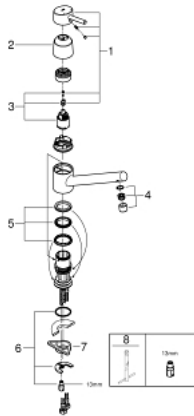

32 659 DC1 **CONCETTO SINGLE-LEVER SINK MIXER 1/2"**

PRODUCT DESCRIPTION

- Colour: Supersteel
- low spout
- single hole installation
- GROHE LongLife finish
- GROHE SilkMove 35 mm ceramic cartridge
- mousseur
- adjustable flow rate limiter
- swivelling cast spout
- swivel area 140°
- flexible connection hoses
- rapid-installation-system

32 659 DC1 **CONCETTO SINGLE-LEVER SINK MIXER 1/2"**

SPARE PARTS, August 2018 – now

- 1: Lever (Spare part-nr. 46723DC0)
- 2: Shield (Spare part-nr. 46601DC0)
- 3: Cartridge (Spare part-nr. 46374000)
- 4: Mousseur (Spare part-nr. 06574DC0)
- 5: Repl. kit f. seal (Spare part-nr. 46429SA0)
- 6: Shank mounting kit (Spare part-nr. 46249000)
- 7: Support plate (Spare part-nr. 05334000)
- 8: Mounting wrench (Spare part-nr. 19017000)*