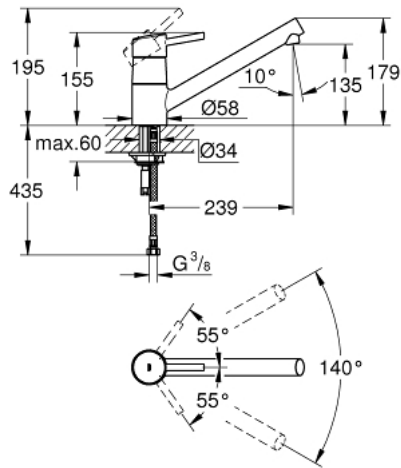

32 659 DC1 **CONCETTO SINGLE-LEVER SINK MIXER 1/2"**

PRODUCT DESCRIPTION

- Colour: Supersteel
- low spout
- single hole installation
- GROHE LongLife finish
- GROHE SilkMove 35 mm ceramic cartridge
- mousseur
- adjustable flow rate limiter
- swivelling cast spout
- swivel area 140°
- flexible connection hoses
- rapid-installation-system

32 659 DC1 **CONCETTO SINGLE-LEVER SINK MIXER 1/2"**

SPARE PARTS, August 2018 – now

- 1: Lever (Spare part-nr. 46723DC0)
- 2: Shield (Spare part-nr. 46601DC0)
- 3: Cartridge (Spare part-nr. 46374000)
- 4: Mousseur (Spare part-nr. 06574DC0)
- 5: Repl. kit f. seal (Spare part-nr. 46429SA0)
- 6: Shank mounting kit (Spare part-nr. 46249000)
- 7: Support plate (Spare part-nr. 05334000)
- 8: Mounting wrench (Spare part-nr. 19017000)*