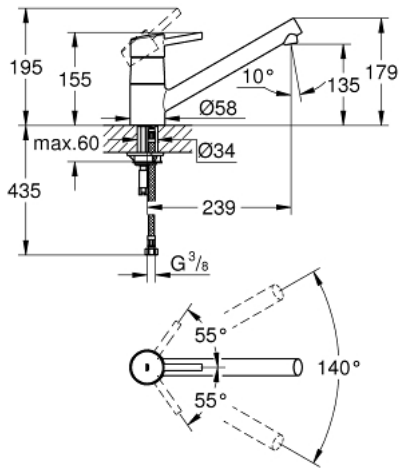

32 659 DC1 **CONCETTO SINGLE-LEVER SINK MIXER 1/2"**

PRODUCT DESCRIPTION

- Colour: supersteel
- low spout
- single hole installation
- GROHE LongLife finish
- GROHE SilkMove 35 mm ceramic cartridge
- mousseur
- adjustable flow rate limiter
- swivel cast spout
- swivel area 140°
- flexible connection hoses
- rapid installation system

32 659 DC1 **CONCETTO SINGLE-LEVER SINK MIXER 1/2"**

SPARE PARTS, 8月 2018 – now

- 1: Lever (Spare part-nr. 46723DC0)
 - 2: Cap (Spare part-nr. 46601DC0)
 - 3: Cartridge (Spare part-nr. 46374000)
 - 4: Mousseur (Spare part-nr. 06574DC0)
 - 5: Seal kit (Spare part-nr. 46429SA0)
 - 6: Shank mounting kit (Spare part-nr. 46249000)
 - 7: Support plate (Spare part-nr. 05334000)
 - 8: Mounting wrench (Spare part-nr. 19017000)*
- * Optional accessories