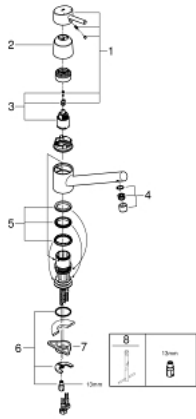

32 659 DC1 **CONCETTO SINGLE-LEVER SINK MIXER 1/2"**

PRODUCT DESCRIPTION

- Colour: supersteel
- low spout
- single hole installation
- GROHE LongLife finish
- GROHE SilkMove 35 mm ceramic cartridge
- mousseur
- adjustable flow rate limiter
- swivel cast spout
- swivel area 140°
- flexible connection hoses
- rapid installation system

32 659 DC1 **CONCETTO SINGLE-LEVER SINK MIXER 1/2"**

SPARE PARTS, 8月 2018 – now

- 1: Lever (Spare part-nr. 46723DC0)
 - 2: Cap (Spare part-nr. 46601DC0)
 - 3: Cartridge (Spare part-nr. 46374000)
 - 4: Mousseur (Spare part-nr. 06574DC0)
 - 5: Seal kit (Spare part-nr. 46429SA0)
 - 6: Shank mounting kit (Spare part-nr. 46249000)
 - 7: Support plate (Spare part-nr. 05334000)
 - 8: Mounting wrench (Spare part-nr. 19017000)*
- * Optional accessories