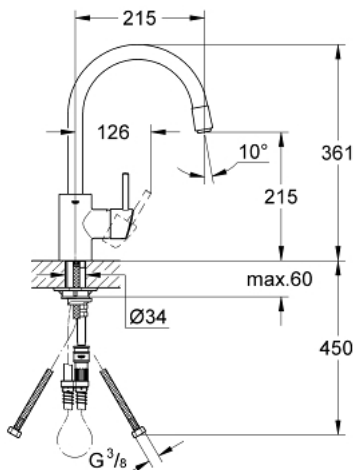

32 663 000 **CONCETTO SINGLE-LEVER SINK MIXER 1/2"**

**PRODUCT DESCRIPTION**

- Colour: chrome
- high spout
- single hole installation
- GROHE LongLife finish
- GROHE SilkMove 35 mm ceramic cartridge
- adjustable flow rate limiter
- swivel tubular spout, swivel area 360°
- Pull-Out spout for greater flexibility
- mousseur spray
- flexible connection hoses
- covered lever fixing
- rapid-installation-system
- Protected against backflow

32 663 000 **CONCETTO SINGLE-LEVER SINK MIXER 1/2"**

**SPARE PARTS**, September 2007 – now

- 1: Lever (Spare part-nr. 46630000)
- 2: Screw coupling (Spare part-nr. 46460000)
- 3: Cartridge (Spare part-nr. 46374000)
- 4: Extractable outlet (Spare part-nr. 46038000)
- 4.1: Mousseur (Spare part-nr. 13929000)
- 4.2: Non-return valve (Spare part-nr. 08565000)
- 5: Shank mounting kit (Spare part-nr. 46346000)
- 6: Compression spring (Spare part-nr. 07240000)
- 7: Snap coupling (Spare part-nr. 46315000)