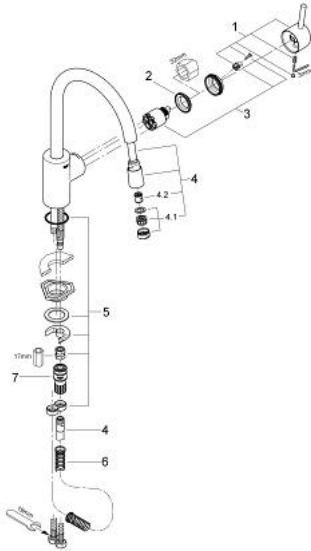

32 663 000 **CONCETTO SINGLE-LEVER SINK MIXER 1/2"**

**PRODUCT DESCRIPTION**

- Colour: chrome
- high spout
- single hole installation
- GROHE LongLife finish
- GROHE SilkMove 35 mm ceramic cartridge
- adjustable flow rate limiter
- swivel tubular spout, swivel area 360°
- Pull-Out spout for greater flexibility
- mousseur spray
- flexible connection hoses
- covered lever fixing
- rapid-installation-system
- Protected against backflow

32 663 000 **CONCETTO SINGLE-LEVER SINK MIXER 1/2"**

**SPARE PARTS**, September 2007 – now

- 1: Lever (Spare part-nr. 46630000)
- 2: Screw coupling (Spare part-nr. 46460000)
- 3: Cartridge (Spare part-nr. 46374000)
- 4: Extractable outlet (Spare part-nr. 46038000)
- 4.1: Mousseur (Spare part-nr. 13929000)
- 4.2: Non-return valve (Spare part-nr. 08565000)
- 5: Shank mounting kit (Spare part-nr. 46346000)
- 6: Compression spring (Spare part-nr. 07240000)
- 7: Snap coupling (Spare part-nr. 46315000)