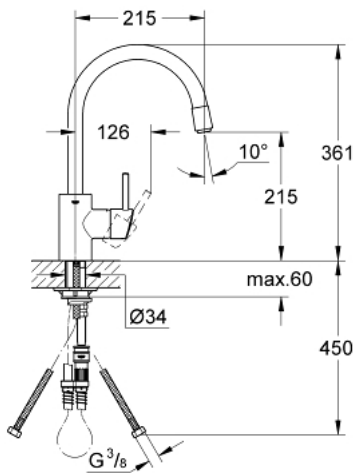

## 32 663 DC1 **CONCETTO SINGLE-LEVER SINK MIXER 1/2"**

### PRODUCT DESCRIPTION

- Colour: Supersteel
- high spout
- single hole installation
- GROHE LongLife finish
- GROHE SilkMove 35 mm ceramic cartridge
- Pull-Out spout for greater flexibility
- mousseur spray
- adjustable flow rate limiter
- swivel tubular spout, swivel area 360°
- Protected against backflow
- flexible connection hoses
- rapid-installation-system
- minimum pressure 1,0 bar

### **SPARE PARTS**, October 2015 – now

- 1: Lever (Spare part-nr. 46754DC0)
- 2: Cartridge (Spare part-nr. 46374000)
- 3: Screw coupling (Spare part-nr. 46460000)
- 4: Extractable outlet (Spare part-nr. 46757DC0)
- 4.1: Mousseur (Spare part-nr. 13929DC0)
- 4.2: Non-return valve (Spare part-nr. 08565000)
- 5: Hose for sink mixer with pull-out dual spray or mousseur (Spare part-nr. 48293000)
- 6: Shank mounting kit (Spare part-nr. 46346000)
- 7: Snap coupling (Spare part-nr. 46338000)