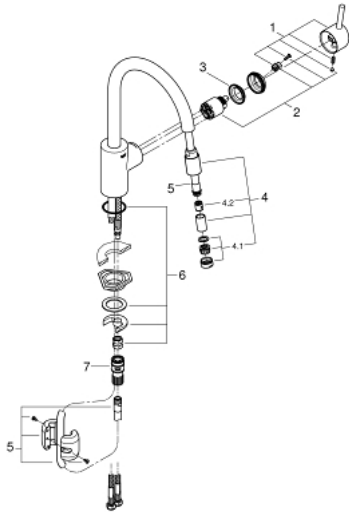

## 32 663 DC1 **CONCETTO SINGLE-LEVER SINK MIXER 1/2"**

### PRODUCT DESCRIPTION

- Colour: Supersteel
- high spout
- single hole installation
- GROHE LongLife finish
- GROHE SilkMove 35 mm ceramic cartridge
- Pull-Out spout for greater flexibility
- mousseur spray
- adjustable flow rate limiter
- swivel tubular spout, swivel area 360°
- Protected against backflow
- flexible connection hoses
- rapid-installation-system
- minimum pressure 1,0 bar

### **SPARE PARTS**, October 2015 – now

- 1: Lever (Spare part-nr. 46754DC0)
- 2: Cartridge (Spare part-nr. 46374000)
- 3: Screw coupling (Spare part-nr. 46460000)
- 4: Extractable outlet (Spare part-nr. 46757DC0)
- 4.1: Mousseur (Spare part-nr. 13929DC0)
- 4.2: Non-return valve (Spare part-nr. 08565000)
- 5: Hose for sink mixer with pull-out dual spray or mousseur (Spare part-nr. 48293000)
- 6: Shank mounting kit (Spare part-nr. 46346000)
- 7: Snap coupling (Spare part-nr. 46338000)