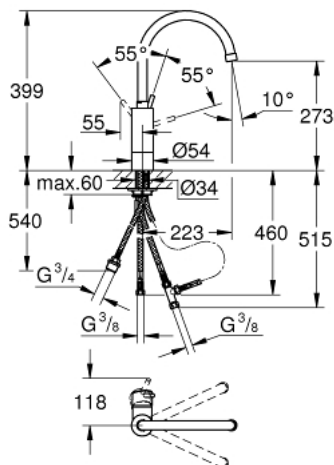

32 666 001 **CONCETTO SINGLE-LEVER SINK MIXER 1/2"**

PRODUCT DESCRIPTION

- Colour: chrome
- integrated stop valve
- high spout
- single hole installation
- GROHE LongLife finish
- GROHE SilkMove 35 mm ceramic cartridge
- mousseur
- adjustable flow rate limiter
- swivelling tubular spout
- swivel area 90°
- flexible connection hoses
- rapid-installation-system

32 666 001 **CONCETTO SINGLE-LEVER SINK MIXER 1/2"**

SPARE PARTS, September 2019 – now

- 1: Lever (Spare part-nr. 46754000)
 - 2: Cartridge (Spare part-nr. 46374000)
 - 3: Screw coupling (Spare part-nr. 46460000)
 - 4: Spout (Spare part-nr. 13240000)
 - 4.1: Sealing washer (Spare part-nr. 0128500M)
 - 4.2: Safety ring (Spare part-nr. 0485300M)
 - 4.3: Mousseur (Spare part-nr. 13993000)
 - 5: Shut-off handle (Spare part-nr. 46768000)
 - 5.1: Repl. kit f.handle fastening (Spare part-nr. 0538600M)
 - 6: Ceramic cartridge (Spare part-nr. 46318000)
 - 7: Shank mounting kit (Spare part-nr. 46249000)
 - 9: Support plate (Spare part-nr. 05334000)
 - 9: Socket spanner (Spare part-nr. 19332000)*
 - 10: Mounting wrench (Spare part-nr. 19017000)*
- * Optional accessories