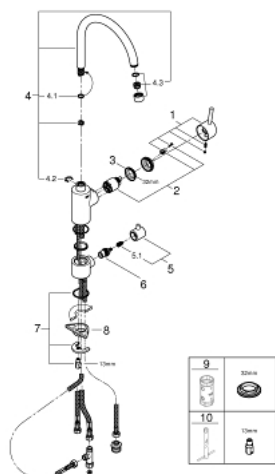

32 666 001 **CONCETTO SINGLE-LEVER SINK MIXER 1/2"**

PRODUCT DESCRIPTION

- Colour: chrome
- integrated stop valve
- high spout
- single hole installation
- GROHE LongLife finish
- GROHE SilkMove 35 mm ceramic cartridge
- mousseur
- adjustable flow rate limiter
- swivelling tubular spout
- swivel area 90°
- flexible connection hoses
- rapid-installation-system

32 666 001 **CONCETTO SINGLE-LEVER SINK MIXER 1/2"**

SPARE PARTS, September 2019 – now

- 1: Lever (Spare part-nr. 46754000)
 - 2: Cartridge (Spare part-nr. 46374000)
 - 3: Screw coupling (Spare part-nr. 46460000)
 - 4: Spout (Spare part-nr. 13240000)
 - 4.1: Sealing washer (Spare part-nr. 0128500M)
 - 4.2: Safety ring (Spare part-nr. 0485300M)
 - 4.3: Mousseur (Spare part-nr. 13993000)
 - 5: Shut-off handle (Spare part-nr. 46768000)
 - 5.1: Repl. kit f.handle fastening (Spare part-nr. 0538600M)
 - 6: Ceramic cartridge (Spare part-nr. 46318000)
 - 7: Shank mounting kit (Spare part-nr. 46249000)
 - 9: Support plate (Spare part-nr. 05334000)
 - 9: Socket spanner (Spare part-nr. 19332000)*
 - 10: Mounting wrench (Spare part-nr. 19017000)*
- * Optional accessories