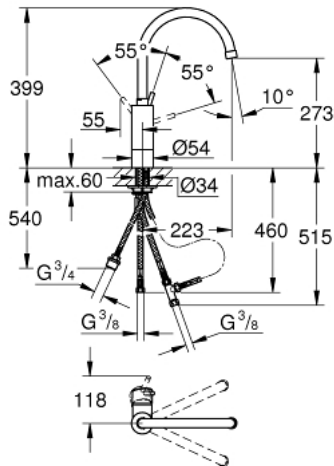

32 666 001 **CONCETTO SINGLE-LEVER SINK MIXER 1/2"**

PRODUCT DESCRIPTION

- Colour: chrome
- integrated stop valve
- high spout
- single hole installation
- GROHE LongLife finish
- GROHE SilkMove 35 mm ceramic cartridge
- mousseur
- adjustable flow rate limiter
- swivel tubular spout
- swivel area 90°
- flexible connection hoses
- rapid installation system

32 666 001 **CONCETTO SINGLE-LEVER SINK MIXER 1/2"**

SPARE PARTS, 9月 2019 – now

- 1: Lever (Spare part-nr. 46754000)
 - 2: Cartridge (Spare part-nr. 46374000)
 - 3: Screw coupling (Spare part-nr. 46460000)
 - 4: Spout (Spare part-nr. 13240000)
 - 4.1: Sealing washer (Spare part-nr. 0128500M)
 - 4.2: Safety ring (Spare part-nr. 0485300M)
 - 4.3: Mousseur (Spare part-nr. 13993000)
 - 5: Shut-off handle (Spare part-nr. 46768000)
 - 5.1: Snap insert (Spare part-nr. 0538600M)
 - 6: Ceramic cartridge (Spare part-nr. 46318000)
 - 7: Shank mounting kit (Spare part-nr. 46249000)
 - 9: Support plate (Spare part-nr. 05334000)
 - 9: Socket spanner (Spare part-nr. 19332000)*
 - 10: Mounting wrench (Spare part-nr. 19017000)*
- * Optional accessories