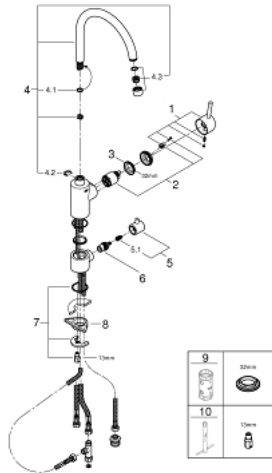

32 666 001 **CONCETTO SINGLE-LEVER SINK MIXER 1/2"**

PRODUCT DESCRIPTION

- Colour: chrome
- integrated stop valve
- high spout
- single hole installation
- GROHE LongLife finish
- GROHE SilkMove 35 mm ceramic cartridge
- mousseur
- adjustable flow rate limiter
- swivel tubular spout
- swivel area 90°
- flexible connection hoses
- rapid installation system

32 666 001 **CONCETTO SINGLE-LEVER SINK MIXER 1/2"**

SPARE PARTS, 9月 2019 – now

- 1: Lever (Spare part-nr. 46754000)
 - 2: Cartridge (Spare part-nr. 46374000)
 - 3: Screw coupling (Spare part-nr. 46460000)
 - 4: Spout (Spare part-nr. 13240000)
 - 4.1: Sealing washer (Spare part-nr. 0128500M)
 - 4.2: Safety ring (Spare part-nr. 0485300M)
 - 4.3: Mousseur (Spare part-nr. 13993000)
 - 5: Shut-off handle (Spare part-nr. 46768000)
 - 5.1: Snap insert (Spare part-nr. 0538600M)
 - 6: Ceramic cartridge (Spare part-nr. 46318000)
 - 7: Shank mounting kit (Spare part-nr. 46249000)
 - 9: Support plate (Spare part-nr. 05334000)
 - 9: Socket spanner (Spare part-nr. 19332000)*
 - 10: Mounting wrench (Spare part-nr. 19017000)*
- * Optional accessories