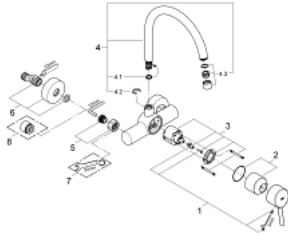

32 667 001 **CONCETTO SINGLE-LEVER SINK MIXER 1/2"**

PRODUCT DESCRIPTION

- Colour: chrome
- wall mounted
- GROHE LongLife finish
- GROHE SilkMove 46 mm ceramic cartridge
- mousseur
- adjustable flow rate limiter
- swivel tubular spout, swivel area 360°
- projection 280 mm
- S-unions
- maximum flow rate (at 3 bar): 13.5 l/min

32 667 001 **CONCETTO SINGLE-LEVER SINK MIXER 1/2"**

SPARE PARTS, March 2010 – now

- 1: Lever (Spare part-nr. 46723000)
- 2: Shield (Spare part-nr. 46578000)
- 3: Cartridge (Spare part-nr. 46048000)
- 4: Spout (Spare part-nr. 13266000)
- 4.1: Sealing washer (Spare part-nr. 0128500M)
- 4.2: Safety ring (Spare part-nr. 0485300M)
- 4.3: Mousseur (Spare part-nr. 06574000)
- 4.3: Mousseur (Spare part-nr. 13935000)
- 5: Screw joint (Spare part-nr. 45044000)
- 6: S-union (Spare part-nr. 12662000)
- 7: Special spanner (Spare part-nr. 19377000)*
- 8: Extension 3/4", 20 mm (Spare part-nr. 0713000M)*