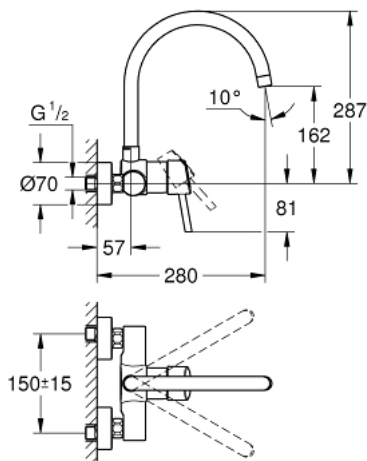

32 667 001 **CONCETTO SINGLE-LEVER SINK MIXER 1/2"**

PRODUCT DESCRIPTION

- Colour: chrome
- wall mounted
- GROHE LongLife finish
- GROHE SilkMove 46 mm ceramic cartridge
- mousseur
- adjustable flow rate limiter
- swivel tubular spout, swivel area 360°
- projection 280 mm
- S-unions
- maximum flow rate (at 3 bar): 13.5 l/min

32 667 001 **CONCETTO SINGLE-LEVER SINK MIXER 1/2"**

SPARE PARTS, March 2010 – now

- 1: Lever (Spare part-nr. 46723000)
- 2: Shield (Spare part-nr. 46578000)
- 3: Cartridge (Spare part-nr. 46048000)
- 4: Spout (Spare part-nr. 13266000)
- 4.1: Sealing washer (Spare part-nr. 0128500M)
- 4.2: Safety ring (Spare part-nr. 0485300M)
- 4.3: Mousseur (Spare part-nr. 06574000)
- 4.3: Mousseur (Spare part-nr. 13935000)
- 5: Screw joint (Spare part-nr. 45044000)
- 6: S-union (Spare part-nr. 12662000)
- 7: Special spanner (Spare part-nr. 19377000)*
- 8: Extension 3/4", 20 mm (Spare part-nr. 0713000M)*