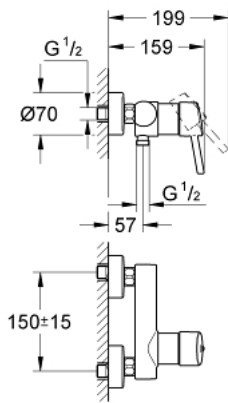

## 32 699 001 **CONCETTO SINGLE-LEVER SHOWER MIXER**

### PRODUCT DESCRIPTION

- Colour: chrome
- wall mounted
- metal lever
- GROHE SilkMove 46 mm ceramic cartridge
- Eco-Override-Stop lever resistance for saving water
- GROHE LongLife finish
- adjustable flow rate limiter
- adjustable minimum flow rate approx. 2.5 l/min
- shower outlet below 1/2" with integrated non return-valve
- S-unions
- optional temperature limiter ref. no. 46 308
- Protected against backflow
- noise classification 1 in accordance with DIN4109

### **SPARE PARTS**, April 2010 – now

- 1: Lever (Spare part-nr. 46723000)
- 2: Shield (Spare part-nr. 46578000)
- 3: Cartridge (Spare part-nr. 46588000)
- 4: Non-return valve (Spare part-nr. 08565000)
- 5: Screw joint (Spare part-nr. 45044000)
- 6: S-union (Spare part-nr. 12662000)
- 7: Temperature limiter (Spare part-nr. 08791000)\*
- 8: Special spanner (Spare part-nr. 19377000)\*
- 9: Extension 3/4", 20 mm (Spare part-nr. 0713000M)\*