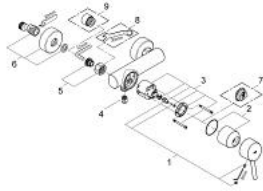

## 32 699 001 **CONCETTO SINGLE-LEVER SHOWER MIXER**

### PRODUCT DESCRIPTION

- Colour: chrome
- wall mounted
- metal lever
- GROHE SilkMove 46 mm ceramic cartridge
- Eco-Override-Stop lever resistance for saving water
- GROHE LongLife finish
- adjustable flow rate limiter
- adjustable minimum flow rate approx. 2.5 l/min
- shower outlet below 1/2" with integrated non return-valve
- S-unions
- optional temperature limiter ref. no. 46 308
- Protected against backflow
- noise classification 1 in accordance with DIN4109

### **SPARE PARTS**, April 2010 – now

- 1: Lever (Spare part-nr. 46723000)
- 2: Shield (Spare part-nr. 46578000)
- 3: Cartridge (Spare part-nr. 46588000)
- 4: Non-return valve (Spare part-nr. 08565000)
- 5: Screw joint (Spare part-nr. 45044000)
- 6: S-union (Spare part-nr. 12662000)
- 7: Temperature limiter (Spare part-nr. 08791000)\*
- 8: Special spanner (Spare part-nr. 19377000)\*
- 9: Extension 3/4", 20 mm (Spare part-nr. 0713000M)\*